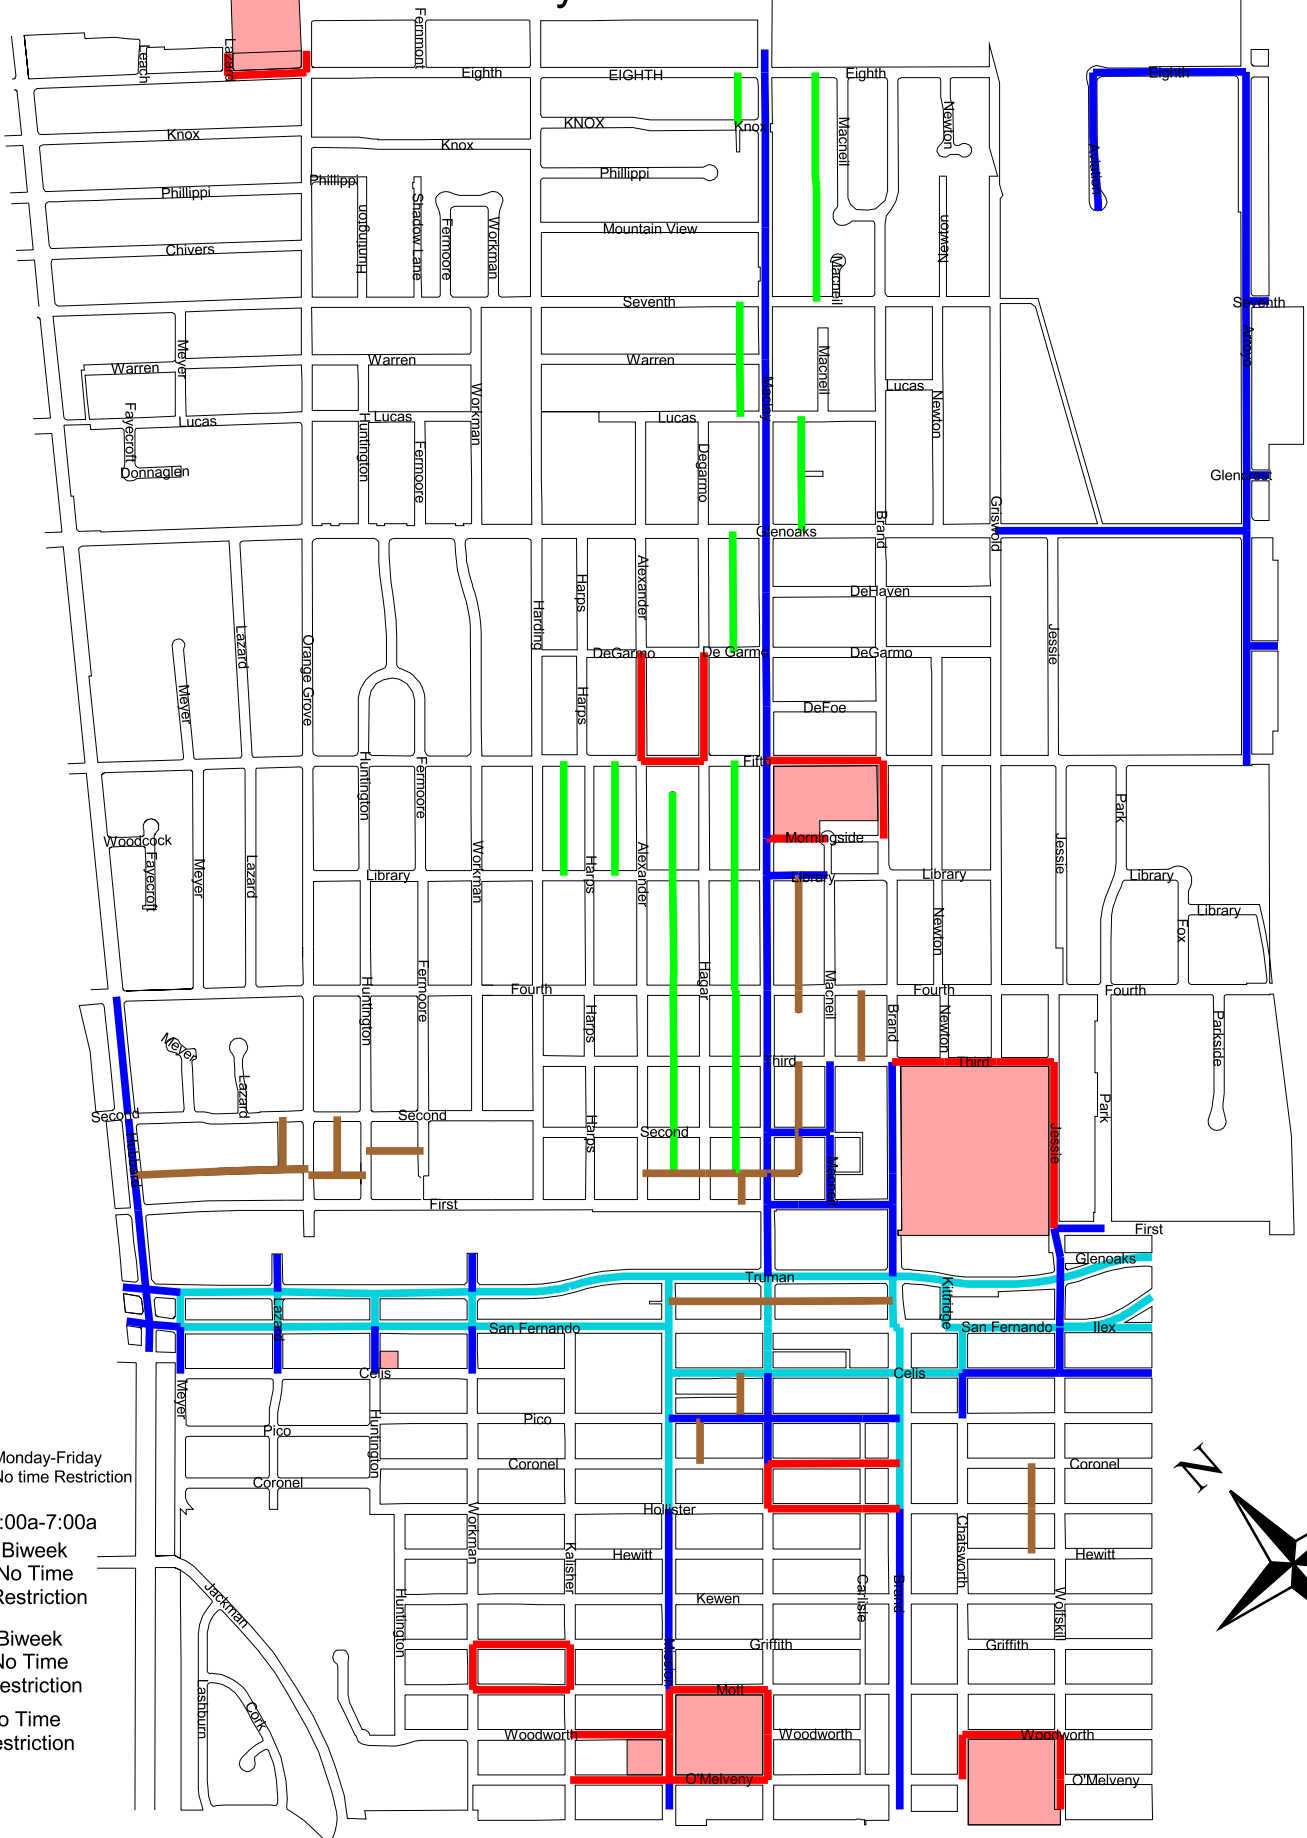

City of San Fernando

Street Sweeping

Monday

- Monday-Friday
No Time Restriction
- 5:00a-7:00a
- Biweek
No Time Restriction
- Biweek
No Time Restriction
- No Time Restriction