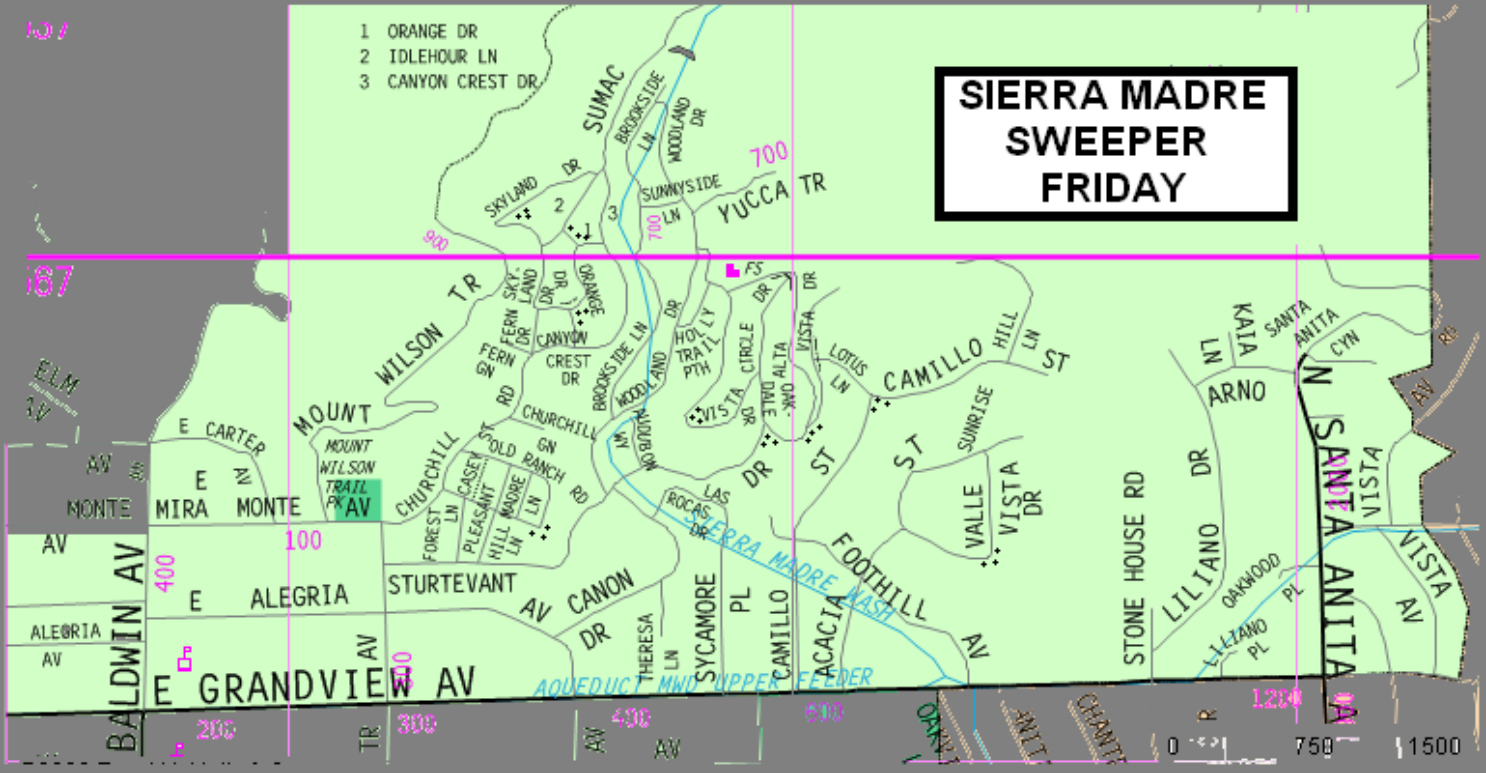

107

- 1 ORANGE DR
- 2 IDLEHOUR LN
- 3 CANYON CREST DR

SIERRA MADRE SWEEPER FRIDAY

187

0 750 1500