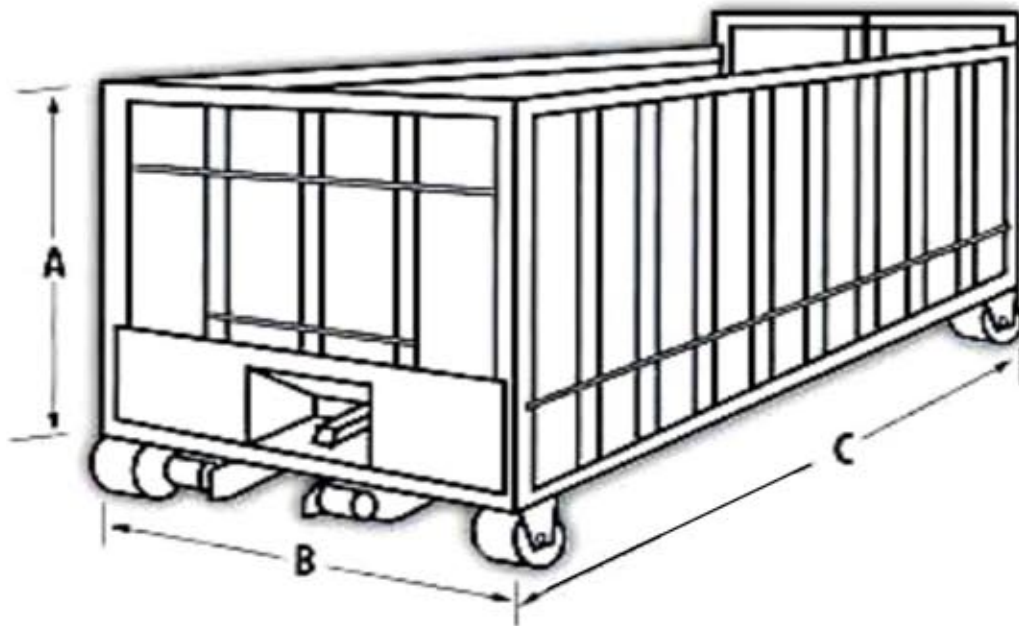

Roll-Off Container Dimensions

SIZE	FRONT HEIGHT	WIDTH	LENGTH
	A	B	C
10 YD	2 ft	8 ft	16 ft
30 YD	4 ft	8 ft	22 ft
40 YD	6 ft	8 ft	22 ft