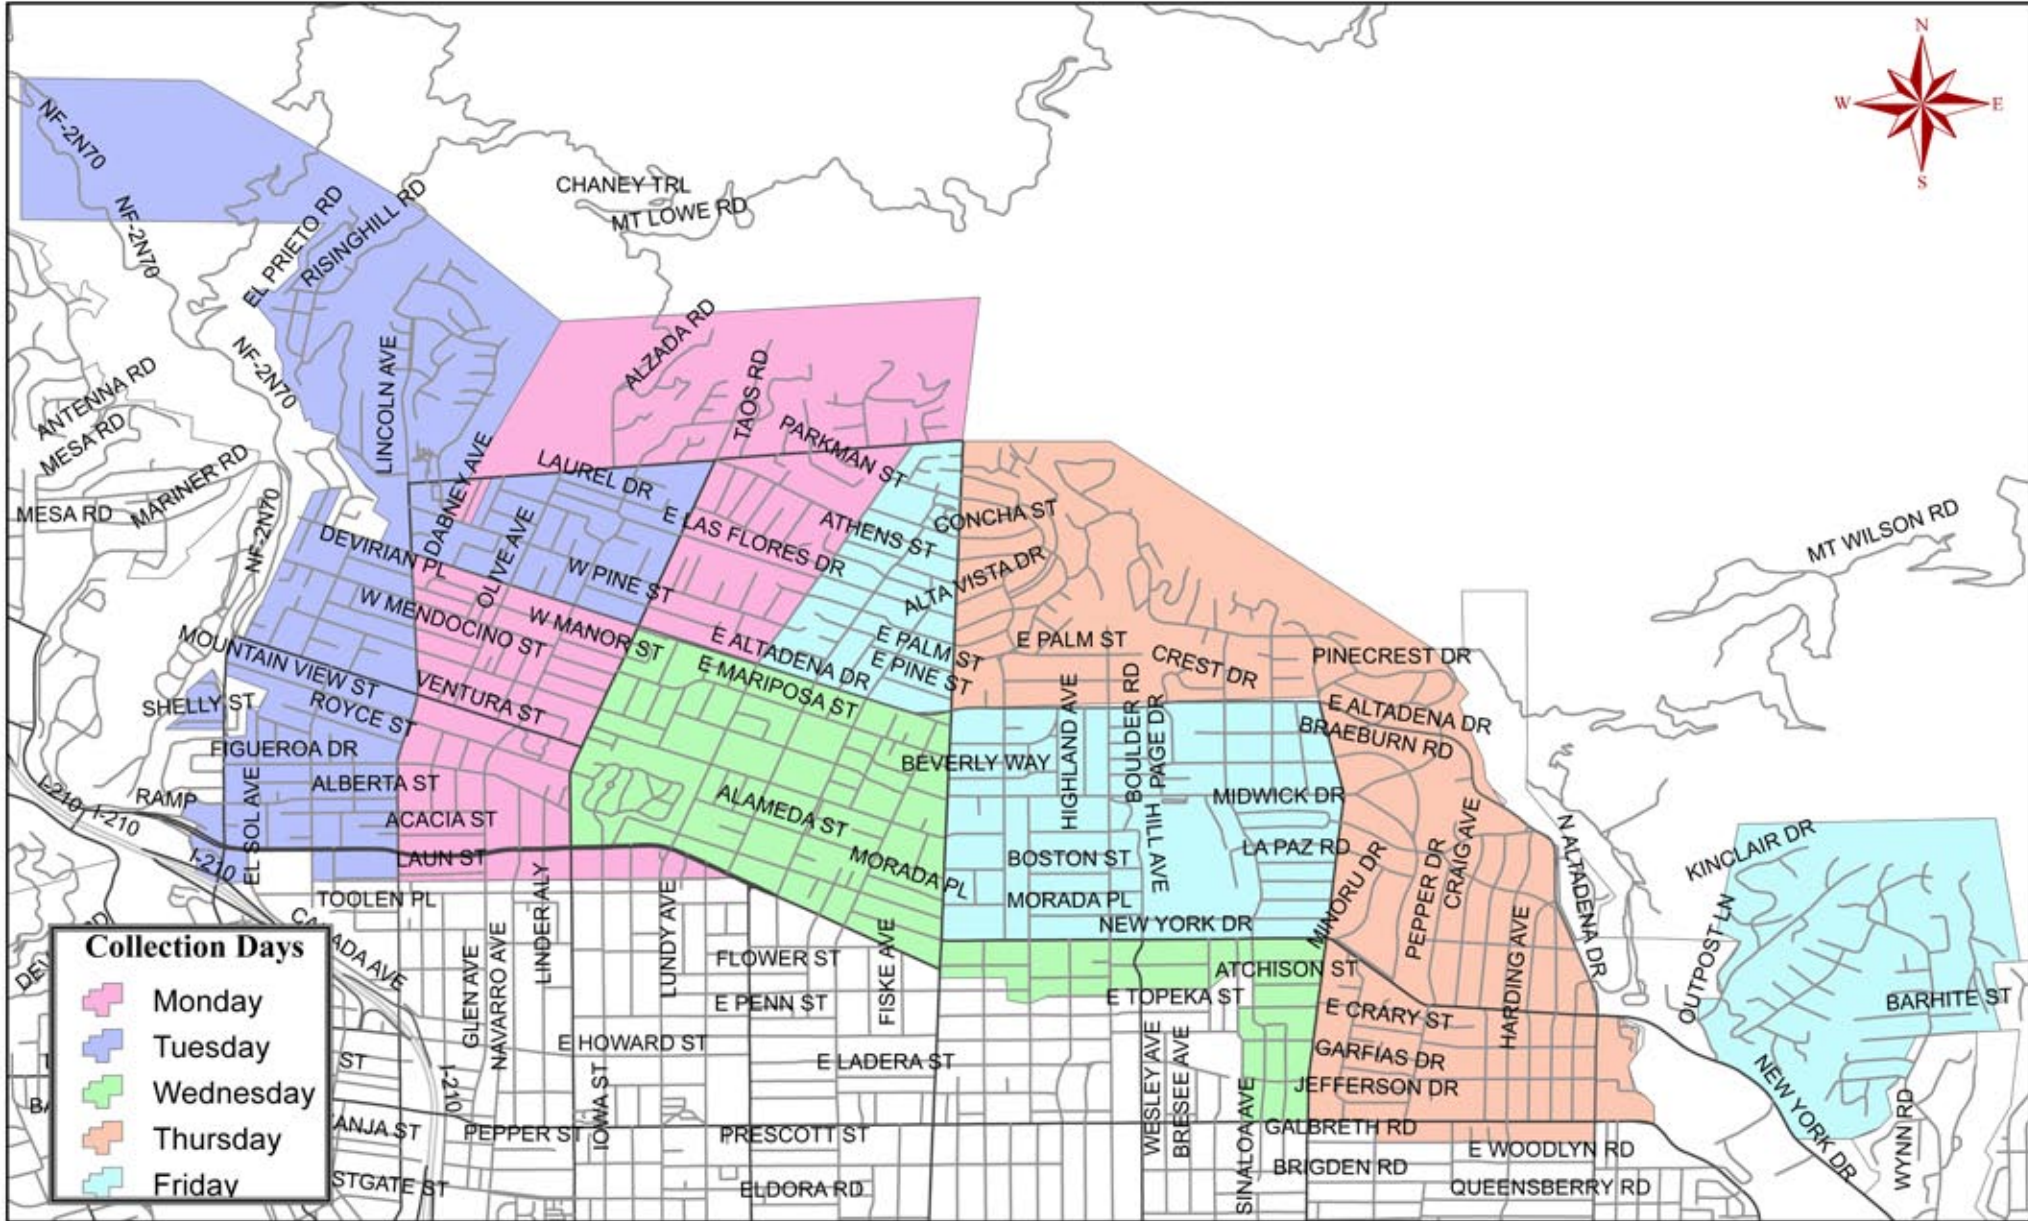

# Altadena and Kinneloa Mesa - Trash Service Collection Days

0 0.25 0.5 1 Miles