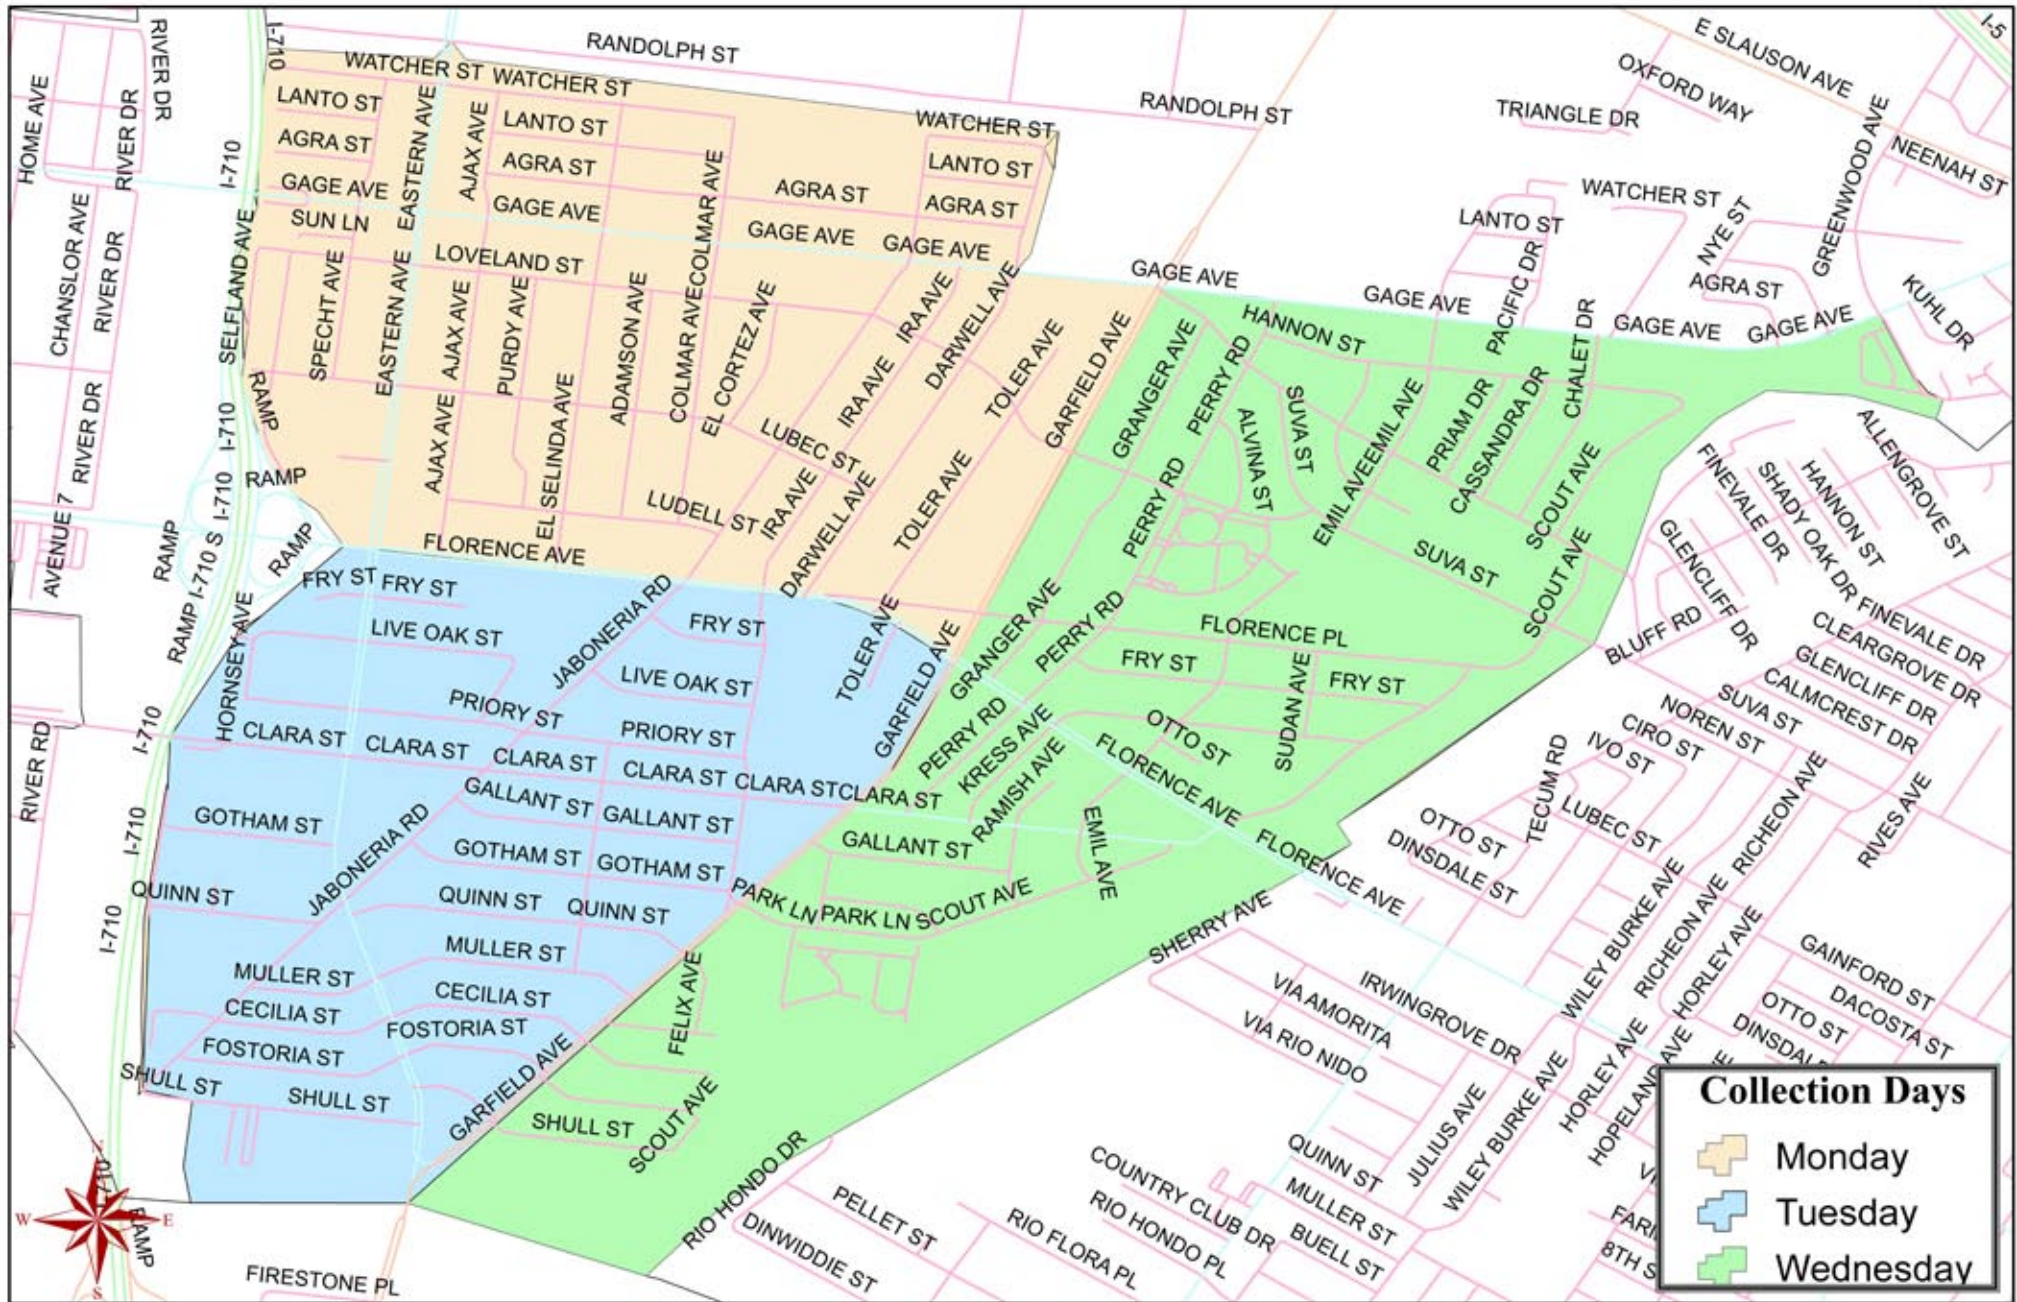

# Bell Gardens - Residential Service Collection Days

**Collection Days**

-  Monday
-  Tuesday
-  Wednesday