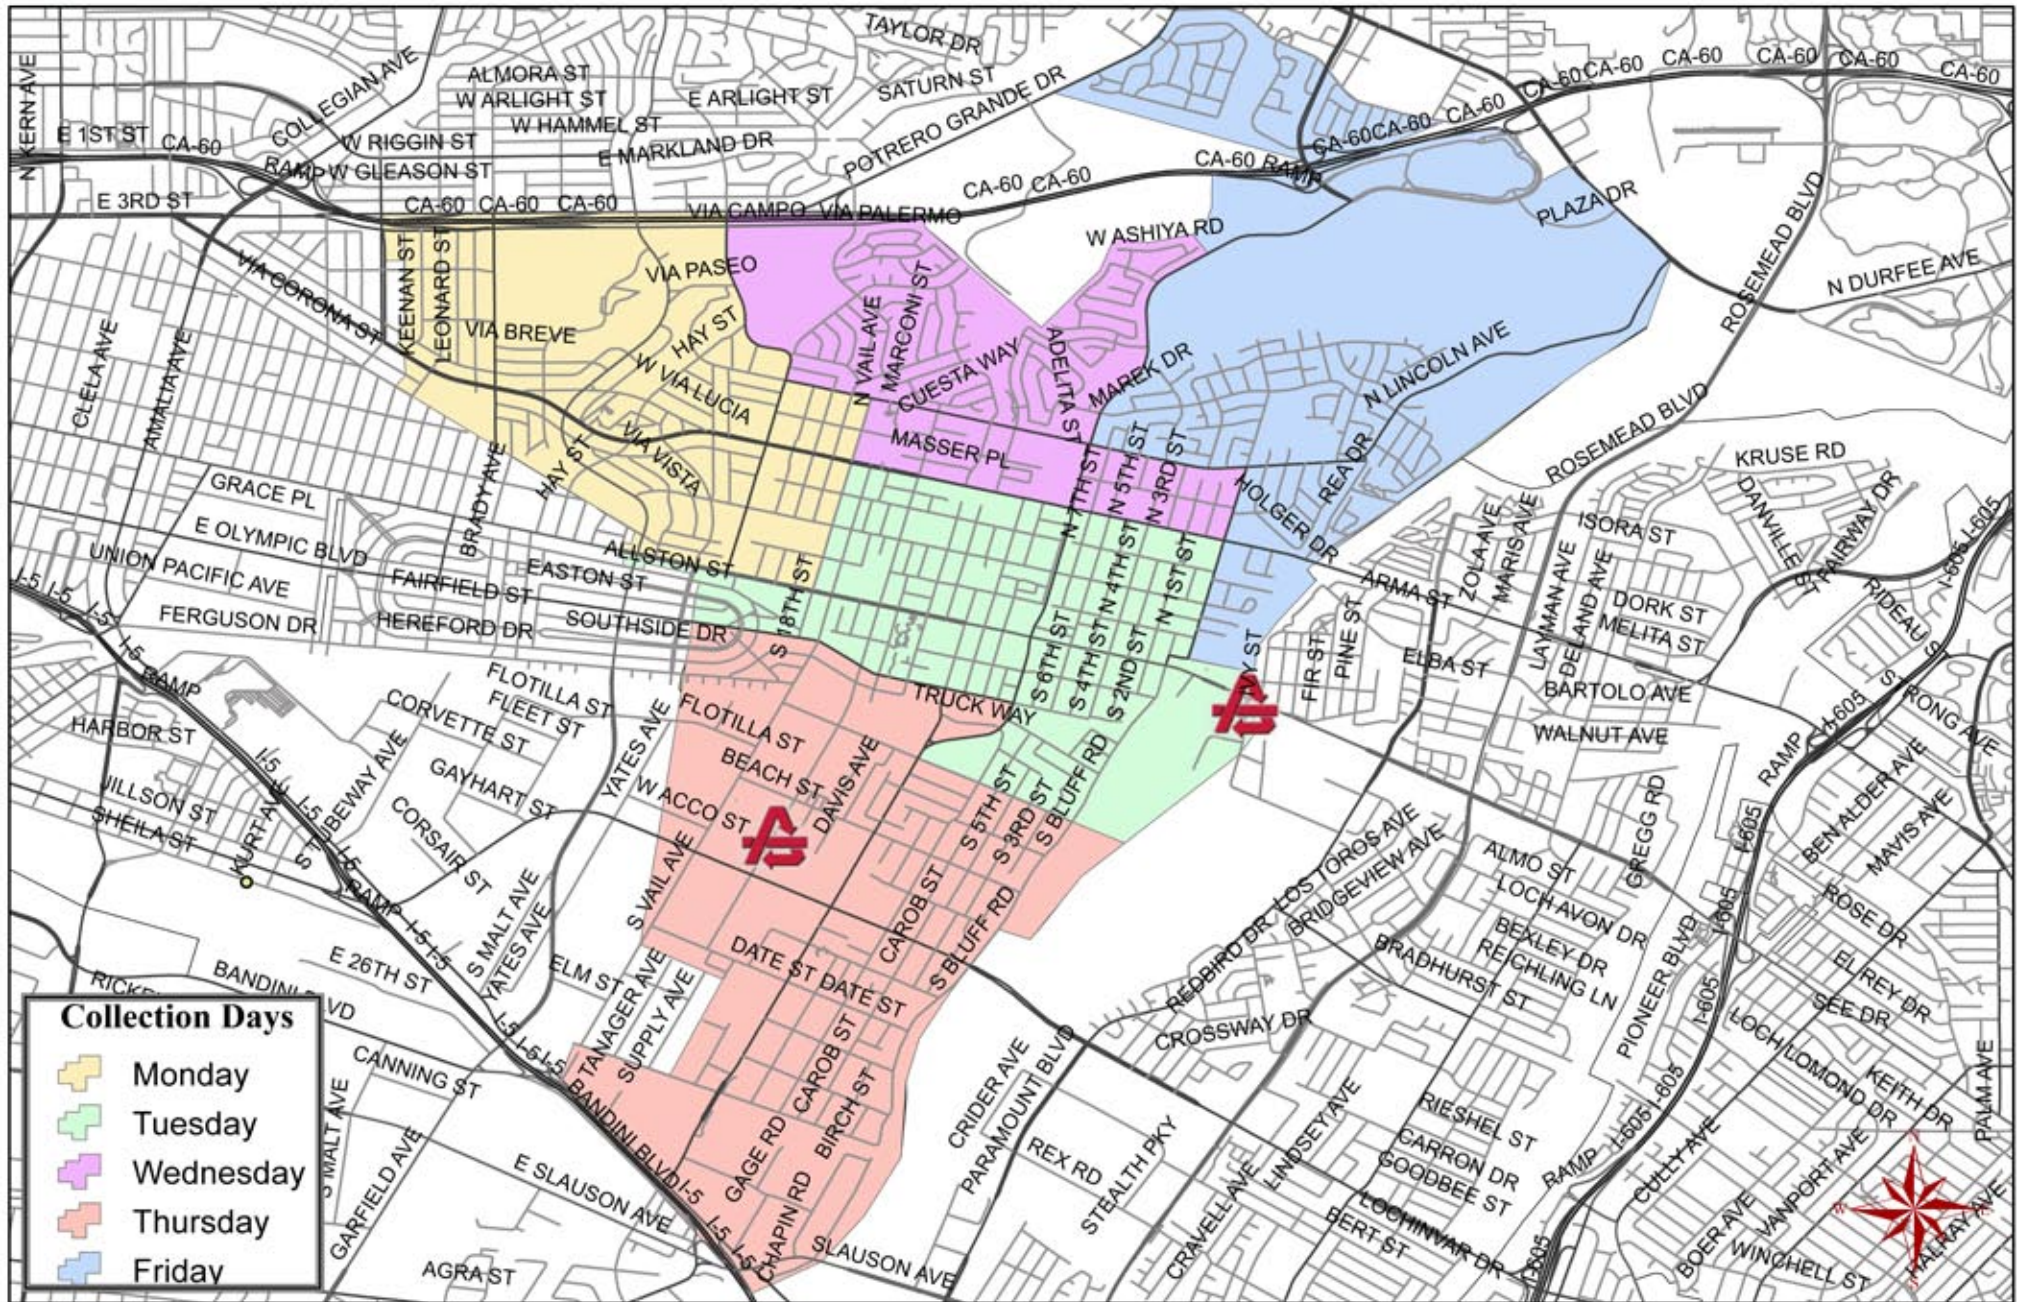

Montebello - Residential Service Collection Days

Collection Days

-  Monday
-  Tuesday
-  Wednesday
-  Thursday
-  Friday