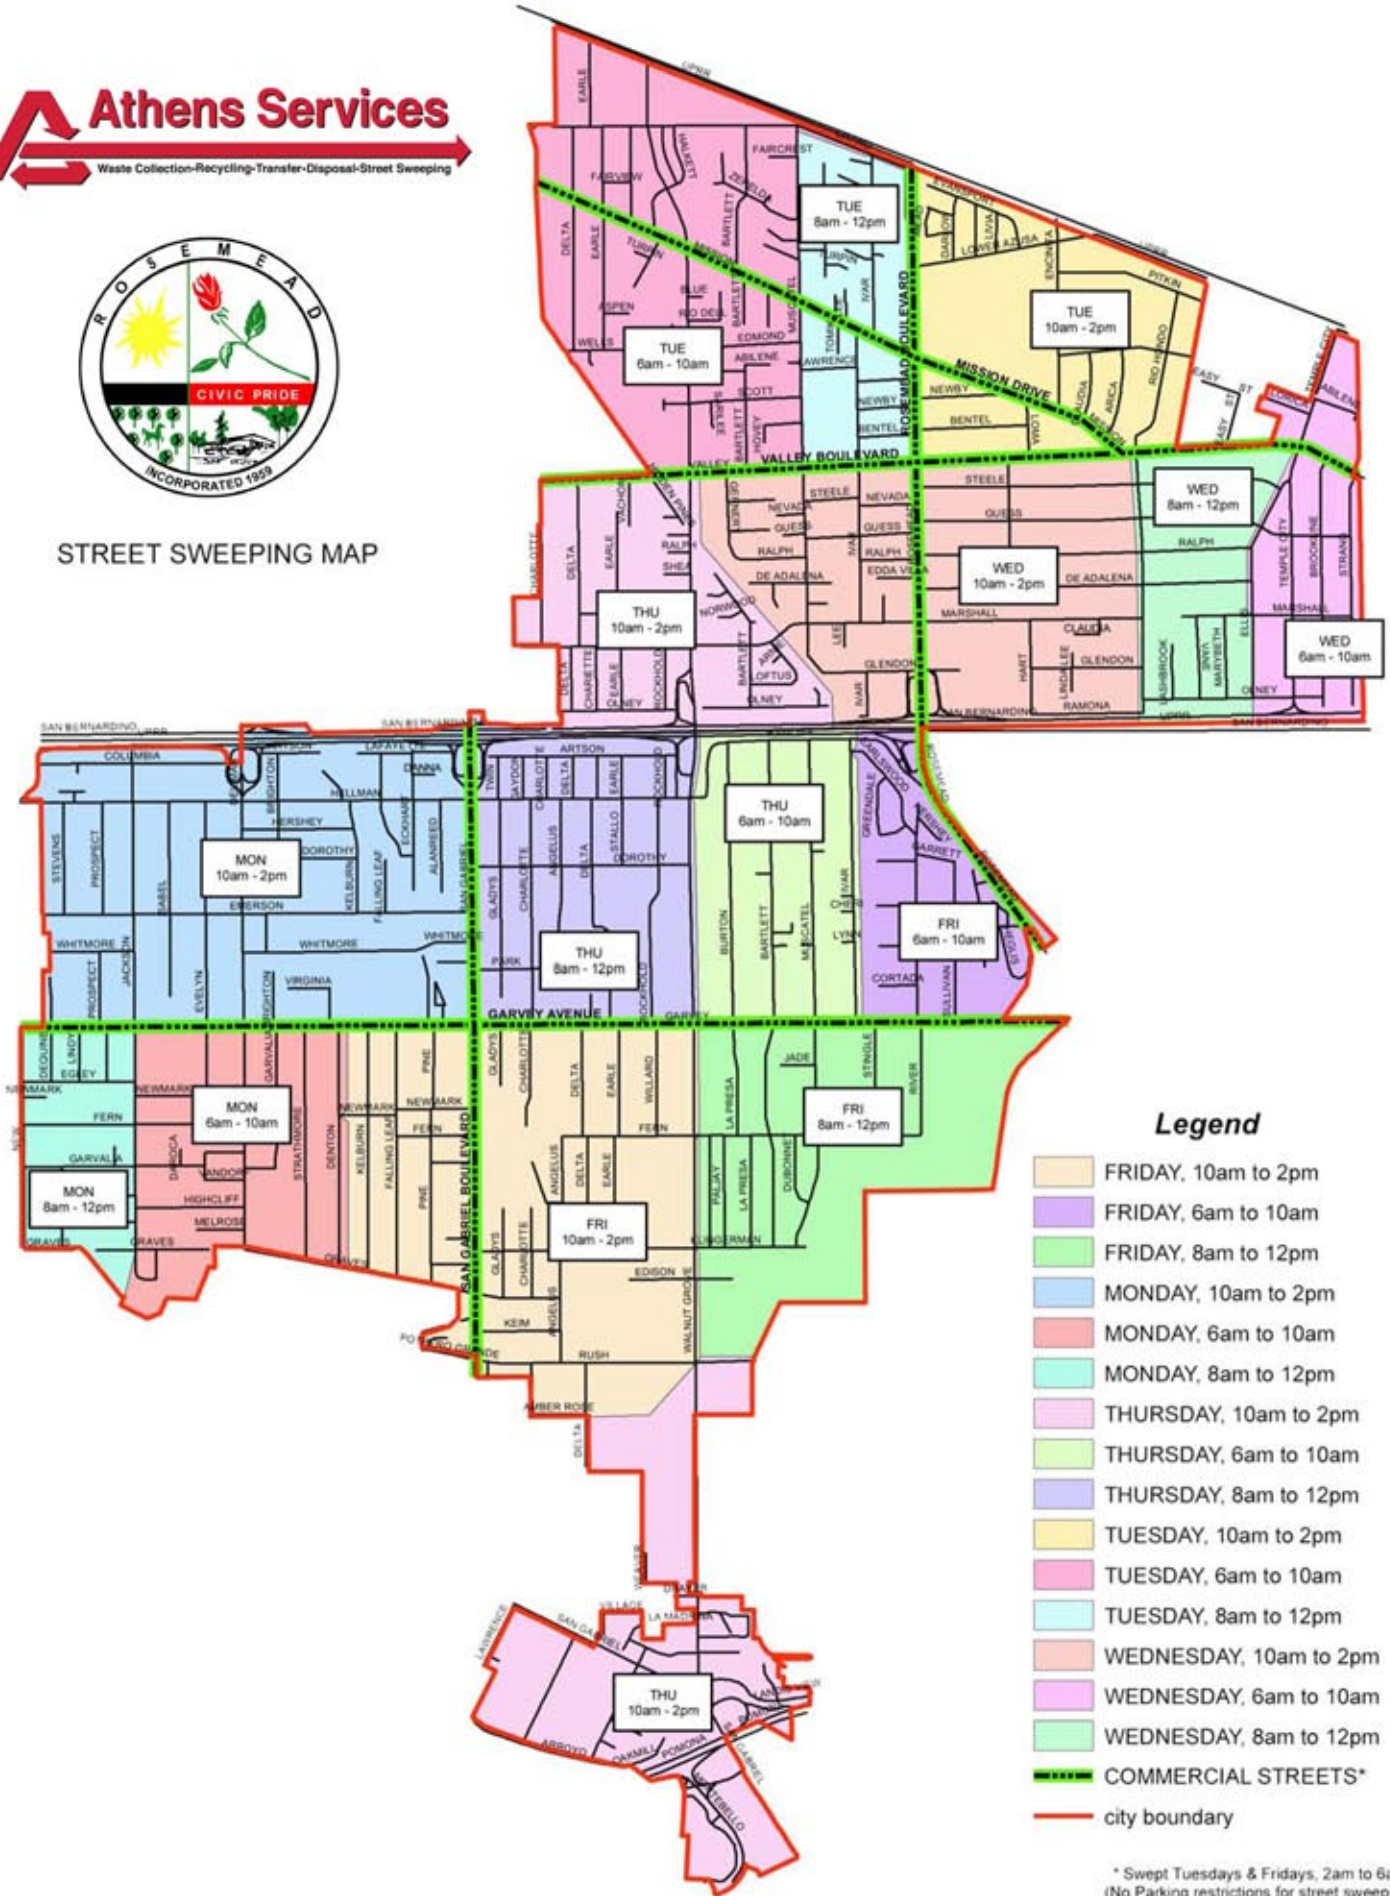

STREET SWEEPING MAP

Legend

- FRIDAY, 10am to 2pm
- FRIDAY, 6am to 10am
- FRIDAY, 8am to 12pm
- MONDAY, 10am to 2pm
- MONDAY, 6am to 10am
- MONDAY, 8am to 12pm
- THURSDAY, 10am to 2pm
- THURSDAY, 6am to 10am
- THURSDAY, 8am to 12pm
- TUESDAY, 10am to 2pm
- TUESDAY, 6am to 10am
- TUESDAY, 8am to 12pm
- WEDNESDAY, 10am to 2pm
- WEDNESDAY, 6am to 10am
- WEDNESDAY, 8am to 12pm
- COMMERCIAL STREETS*
- city boundary

* Swept Tuesdays & Fridays, 2am to 6am
(No Parking restrictions for street sweeping)