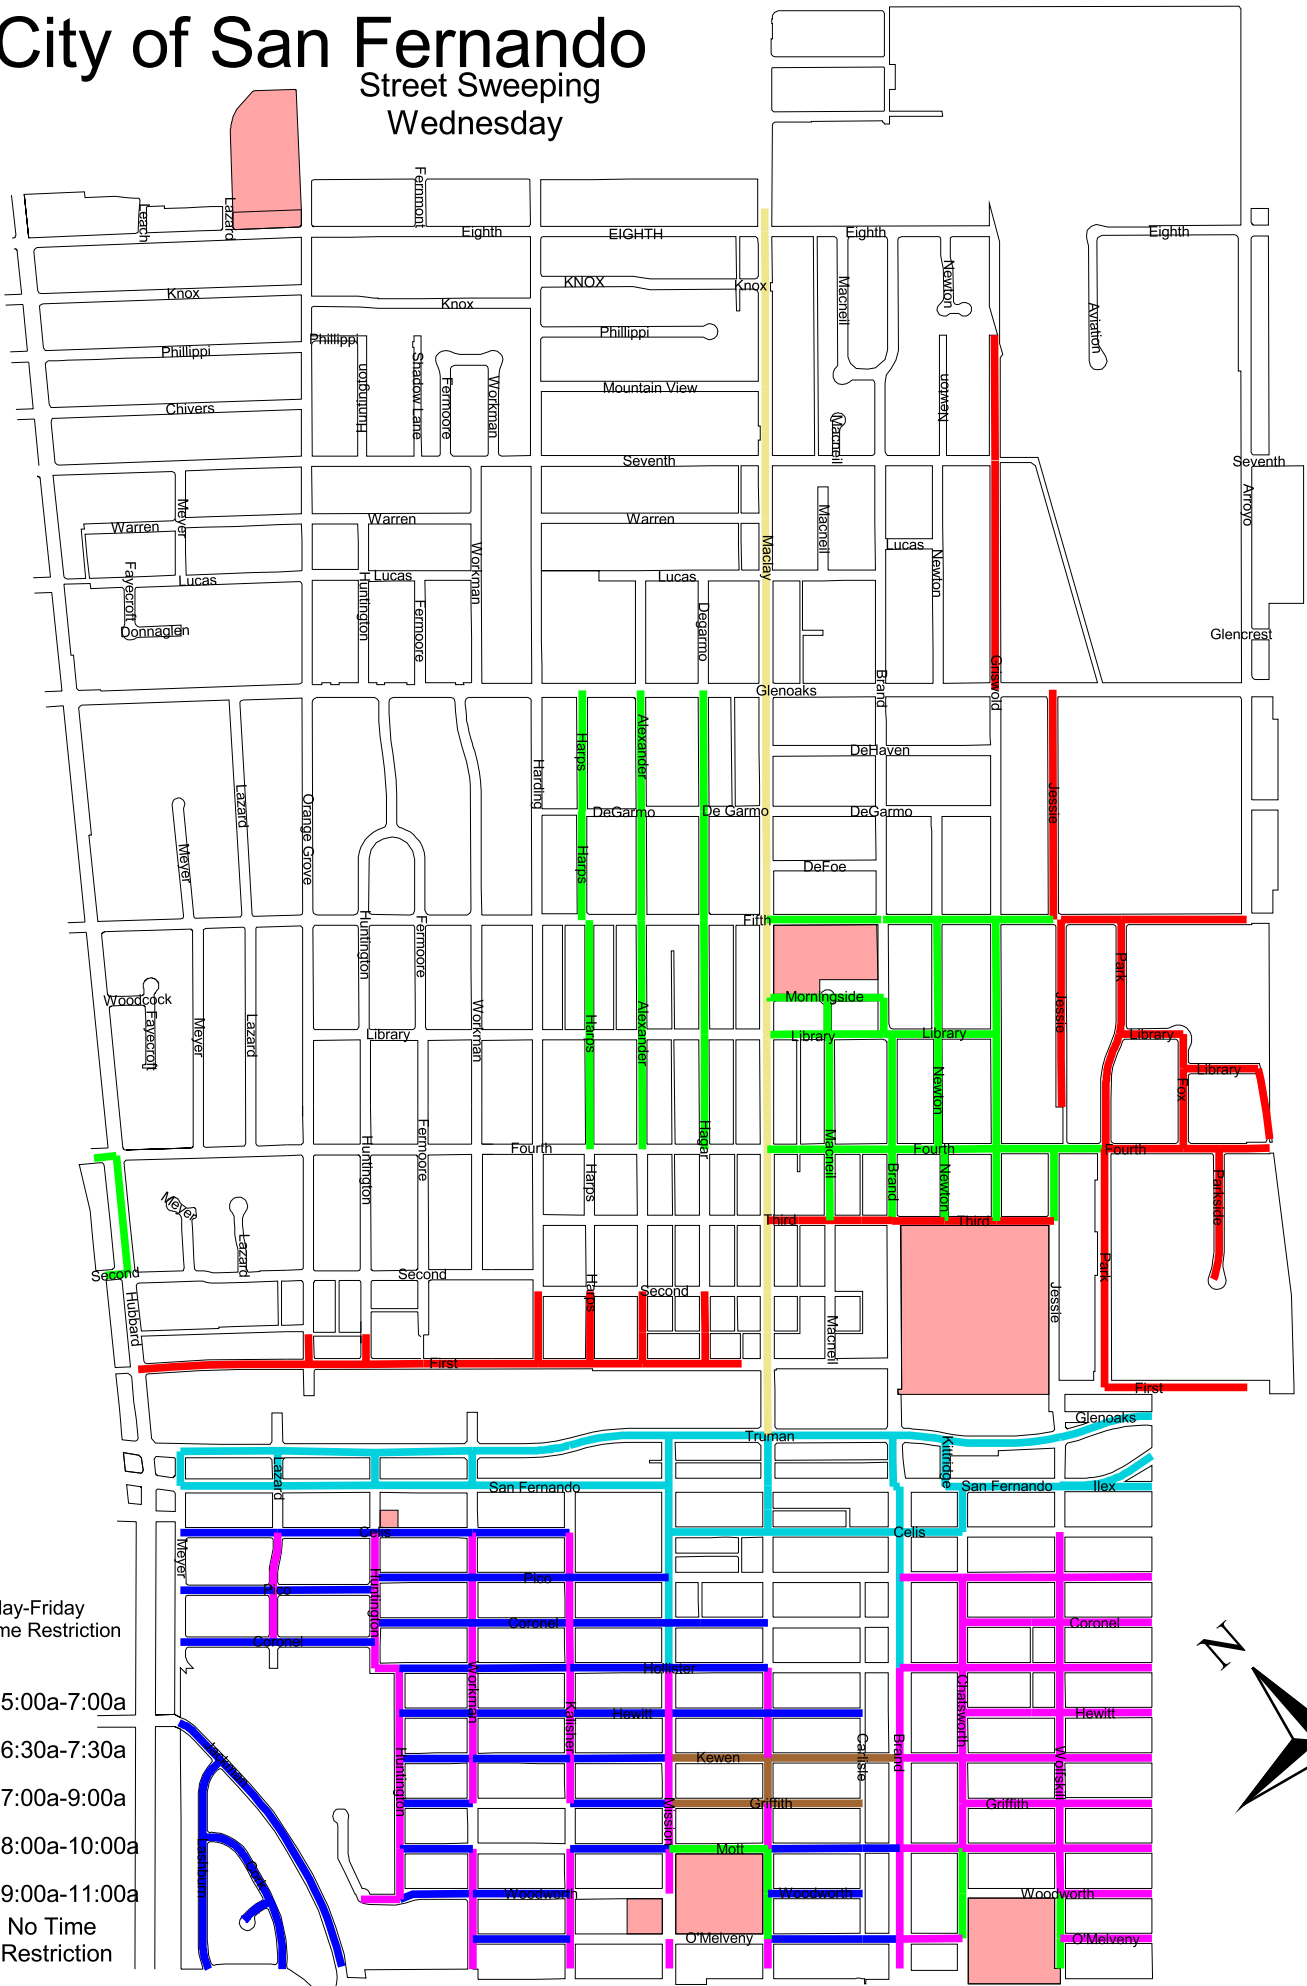

City of San Fernando

Street Sweeping

Monday

- Monday-Friday
No Time Restriction
- 5:00a-7:00a
- Biweek
No Time Restriction
- Biweek
No Time Restriction
- No Time Restriction

City of San Fernando

Street Sweeping Tuesday

- Monday-Friday
No time Restriction
- 5:00a-7:00a
- 6:30a-7:30a
- 7:00a-9:00a
- 8:00a-10:00a
- 9:00a-11:00a
- No Time Restriction

City of San Fernando

Street Sweeping Wednesday

- Monday-Friday
No time Restriction
- 5:00a-7:00a
- 6:30a-7:30a
- 7:00a-9:00a
- 8:00a-10:00a
- 9:00a-11:00a
- No Time Restriction

City of San Fernando

Street Sweeping Thursday

- Monday-Friday
No time Restriction
- 7:00a-9:00a
- 8:00a-10:30a
- 9:00a-11:00a
- 9:30a-11:30a
- 10:30a-1:00p