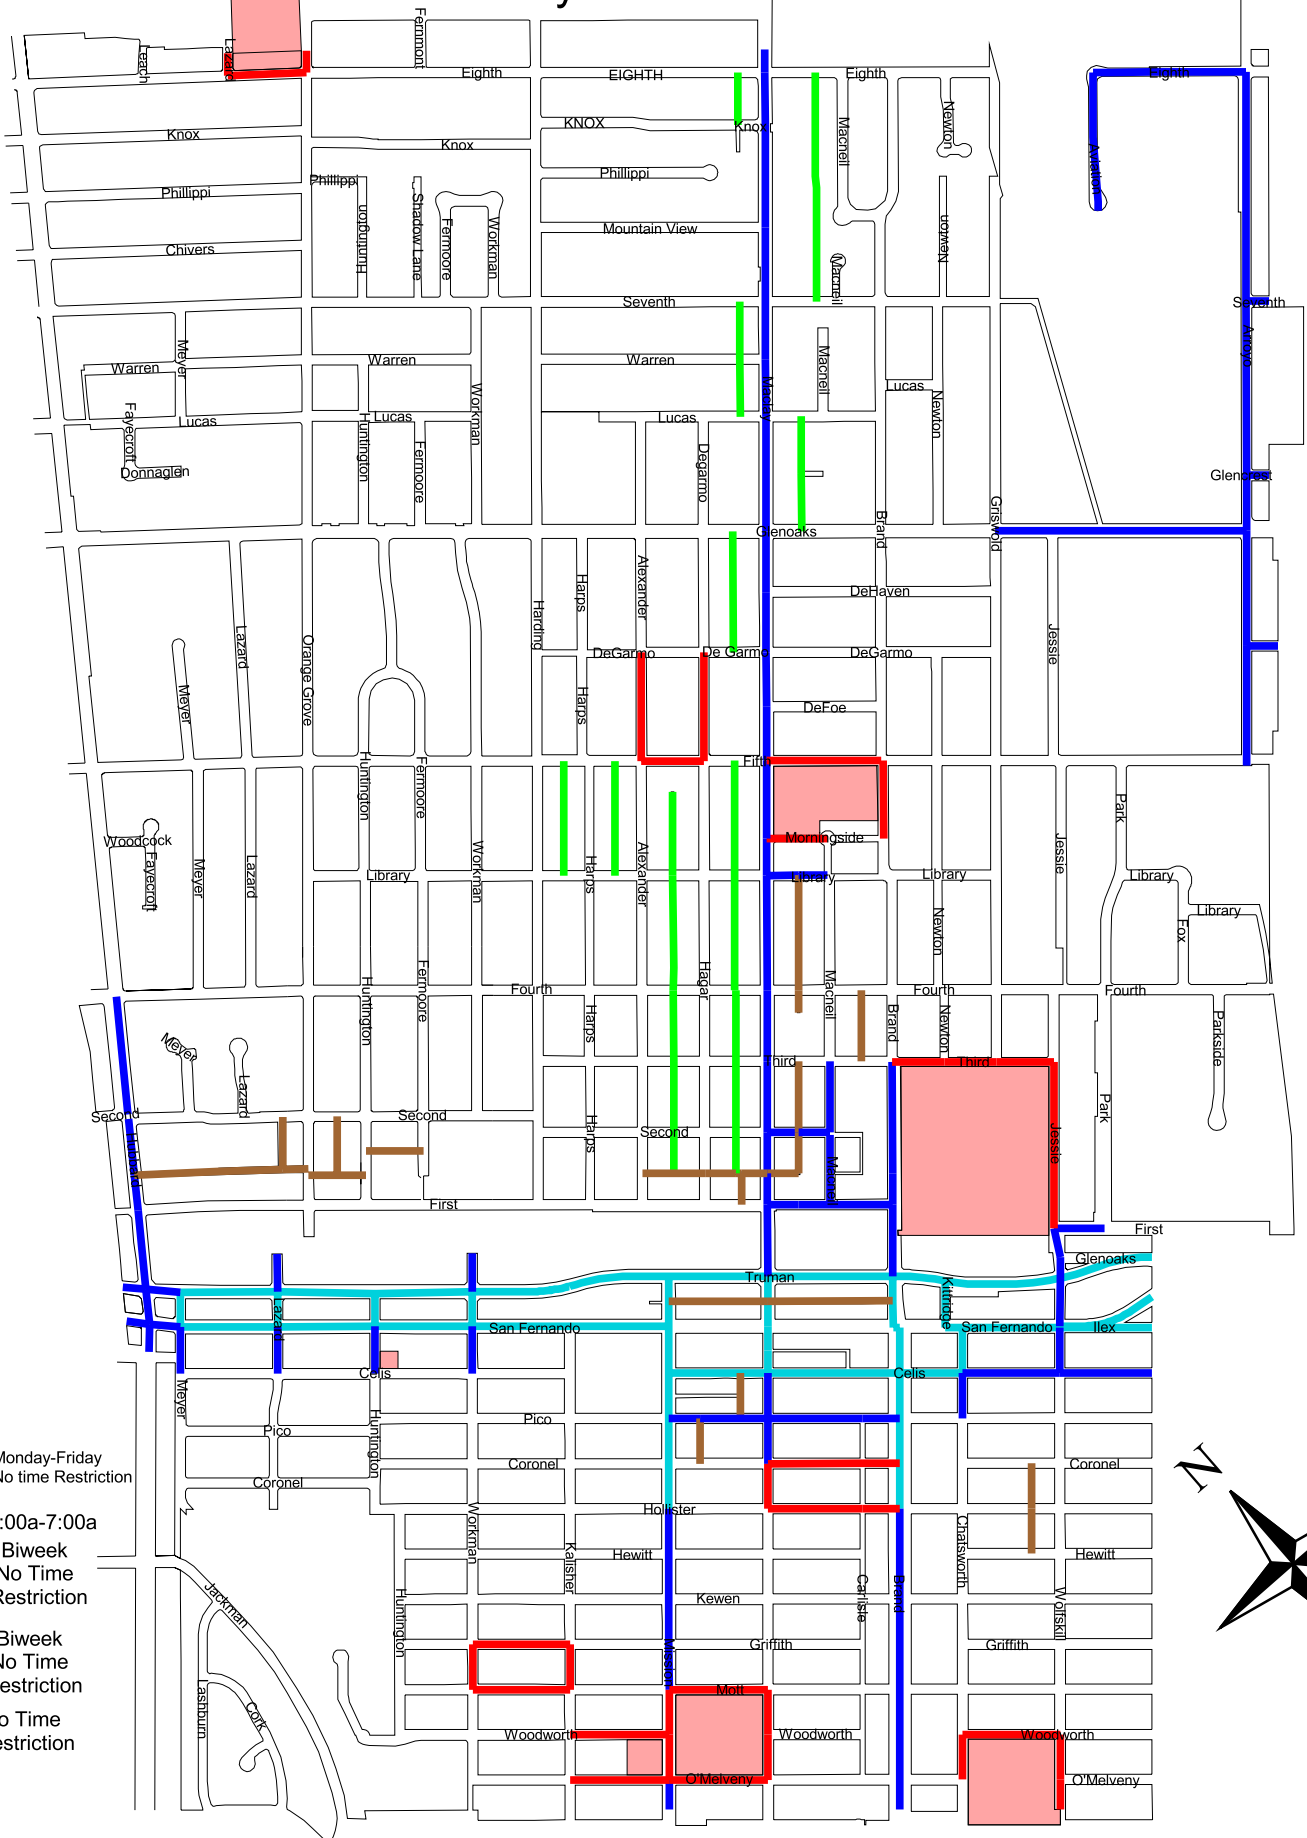

City of San Fernando

Street Sweeping

Monday

- Monday-Friday
No Time Restriction
- 5:00a-7:00a
- Biweek
No Time Restriction
- Biweek
No Time Restriction
- No Time Restriction

City of San Fernando

Street Sweeping Tuesday

- Monday-Friday
No time Restriction
- 5:00a-7:00a
- 6:30a-7:30a
- 7:00a-9:00a
- 8:00a-10:00a
- 9:00a-11:00a
- No Time Restriction

City of San Fernando

Street Sweeping Wednesday

- Monday-Friday
No time Restriction
- 5:00a-7:00a
- 6:30a-7:30a
- 7:00a-9:00a
- 8:00a-10:00a
- 9:00a-11:00a
- No Time Restriction

City of San Fernando

Street Sweeping Thursday

- Monday-Friday
No time Restriction
- 7:00a-9:00a
- 8:00a-10:30a
- 9:00a-11:00a
- 9:30a-11:30a
- 10:30a-1:00p