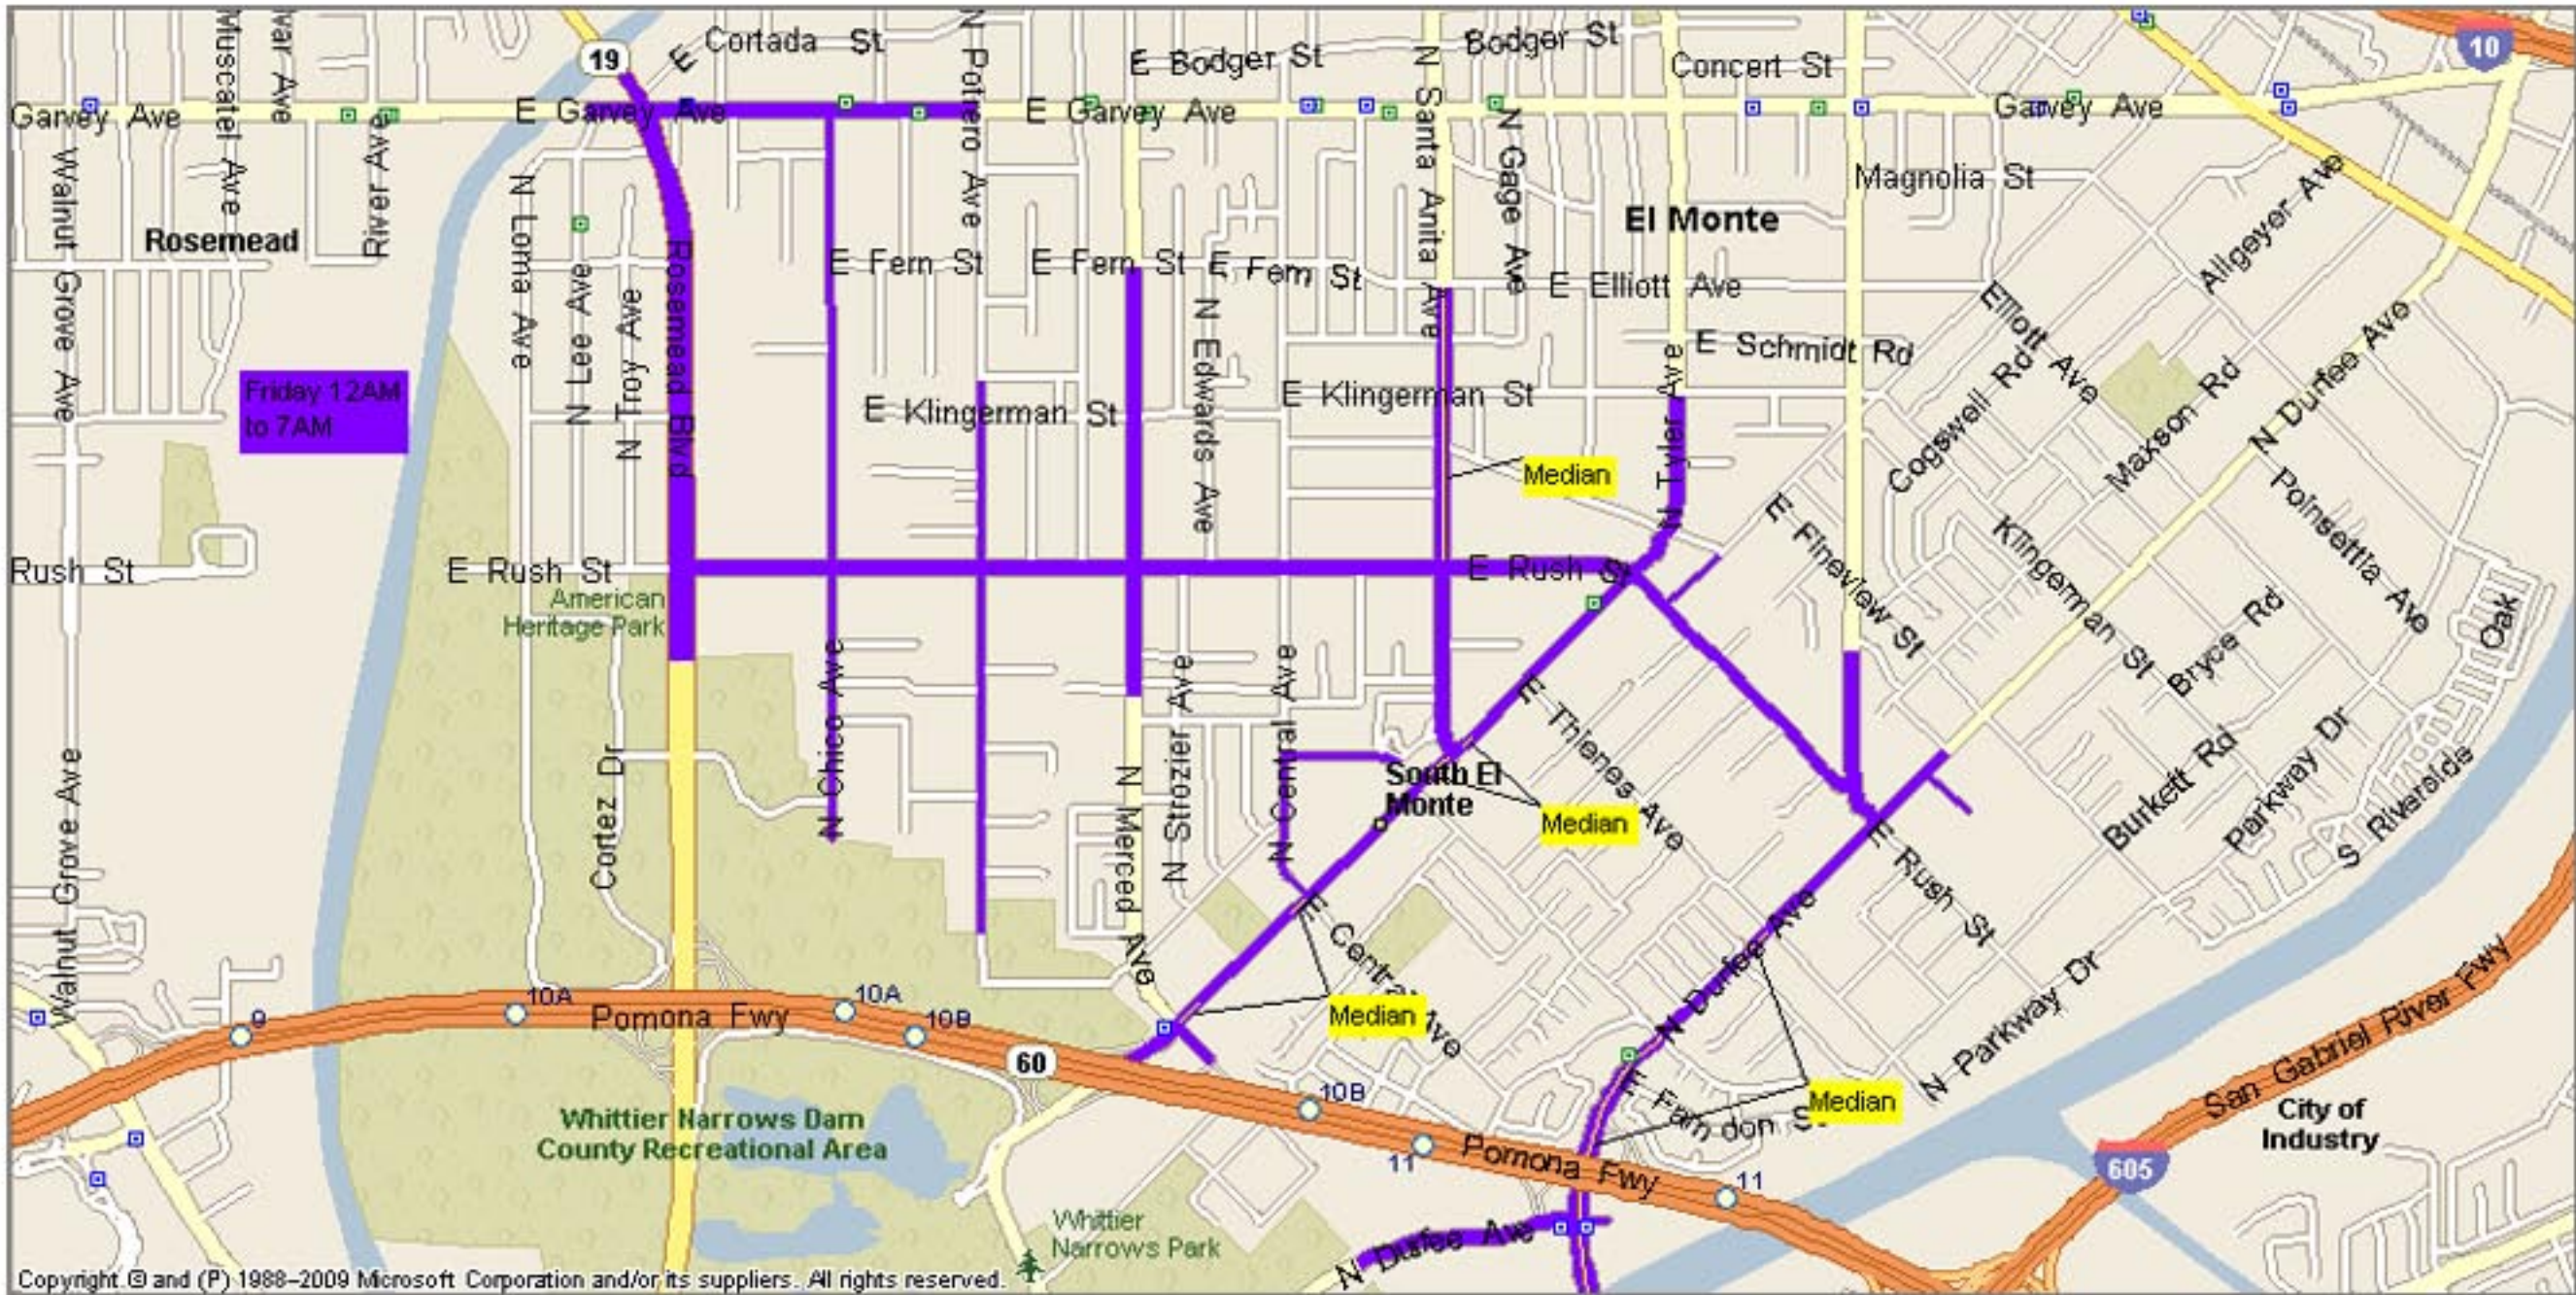

# CITY OF SOUTH EL MONTE SERVICE DAY FOR STREET SWEEPING

5 Maps, Monday-Friday

# CITY OF SOUTH EL MONTE SERVICE DAY FOR STREET SWEEPING

5 Maps, Monday-Friday

Copyright © and (P) 1988-2009 Microsoft Corporation and/or its suppliers. All rights reserved.