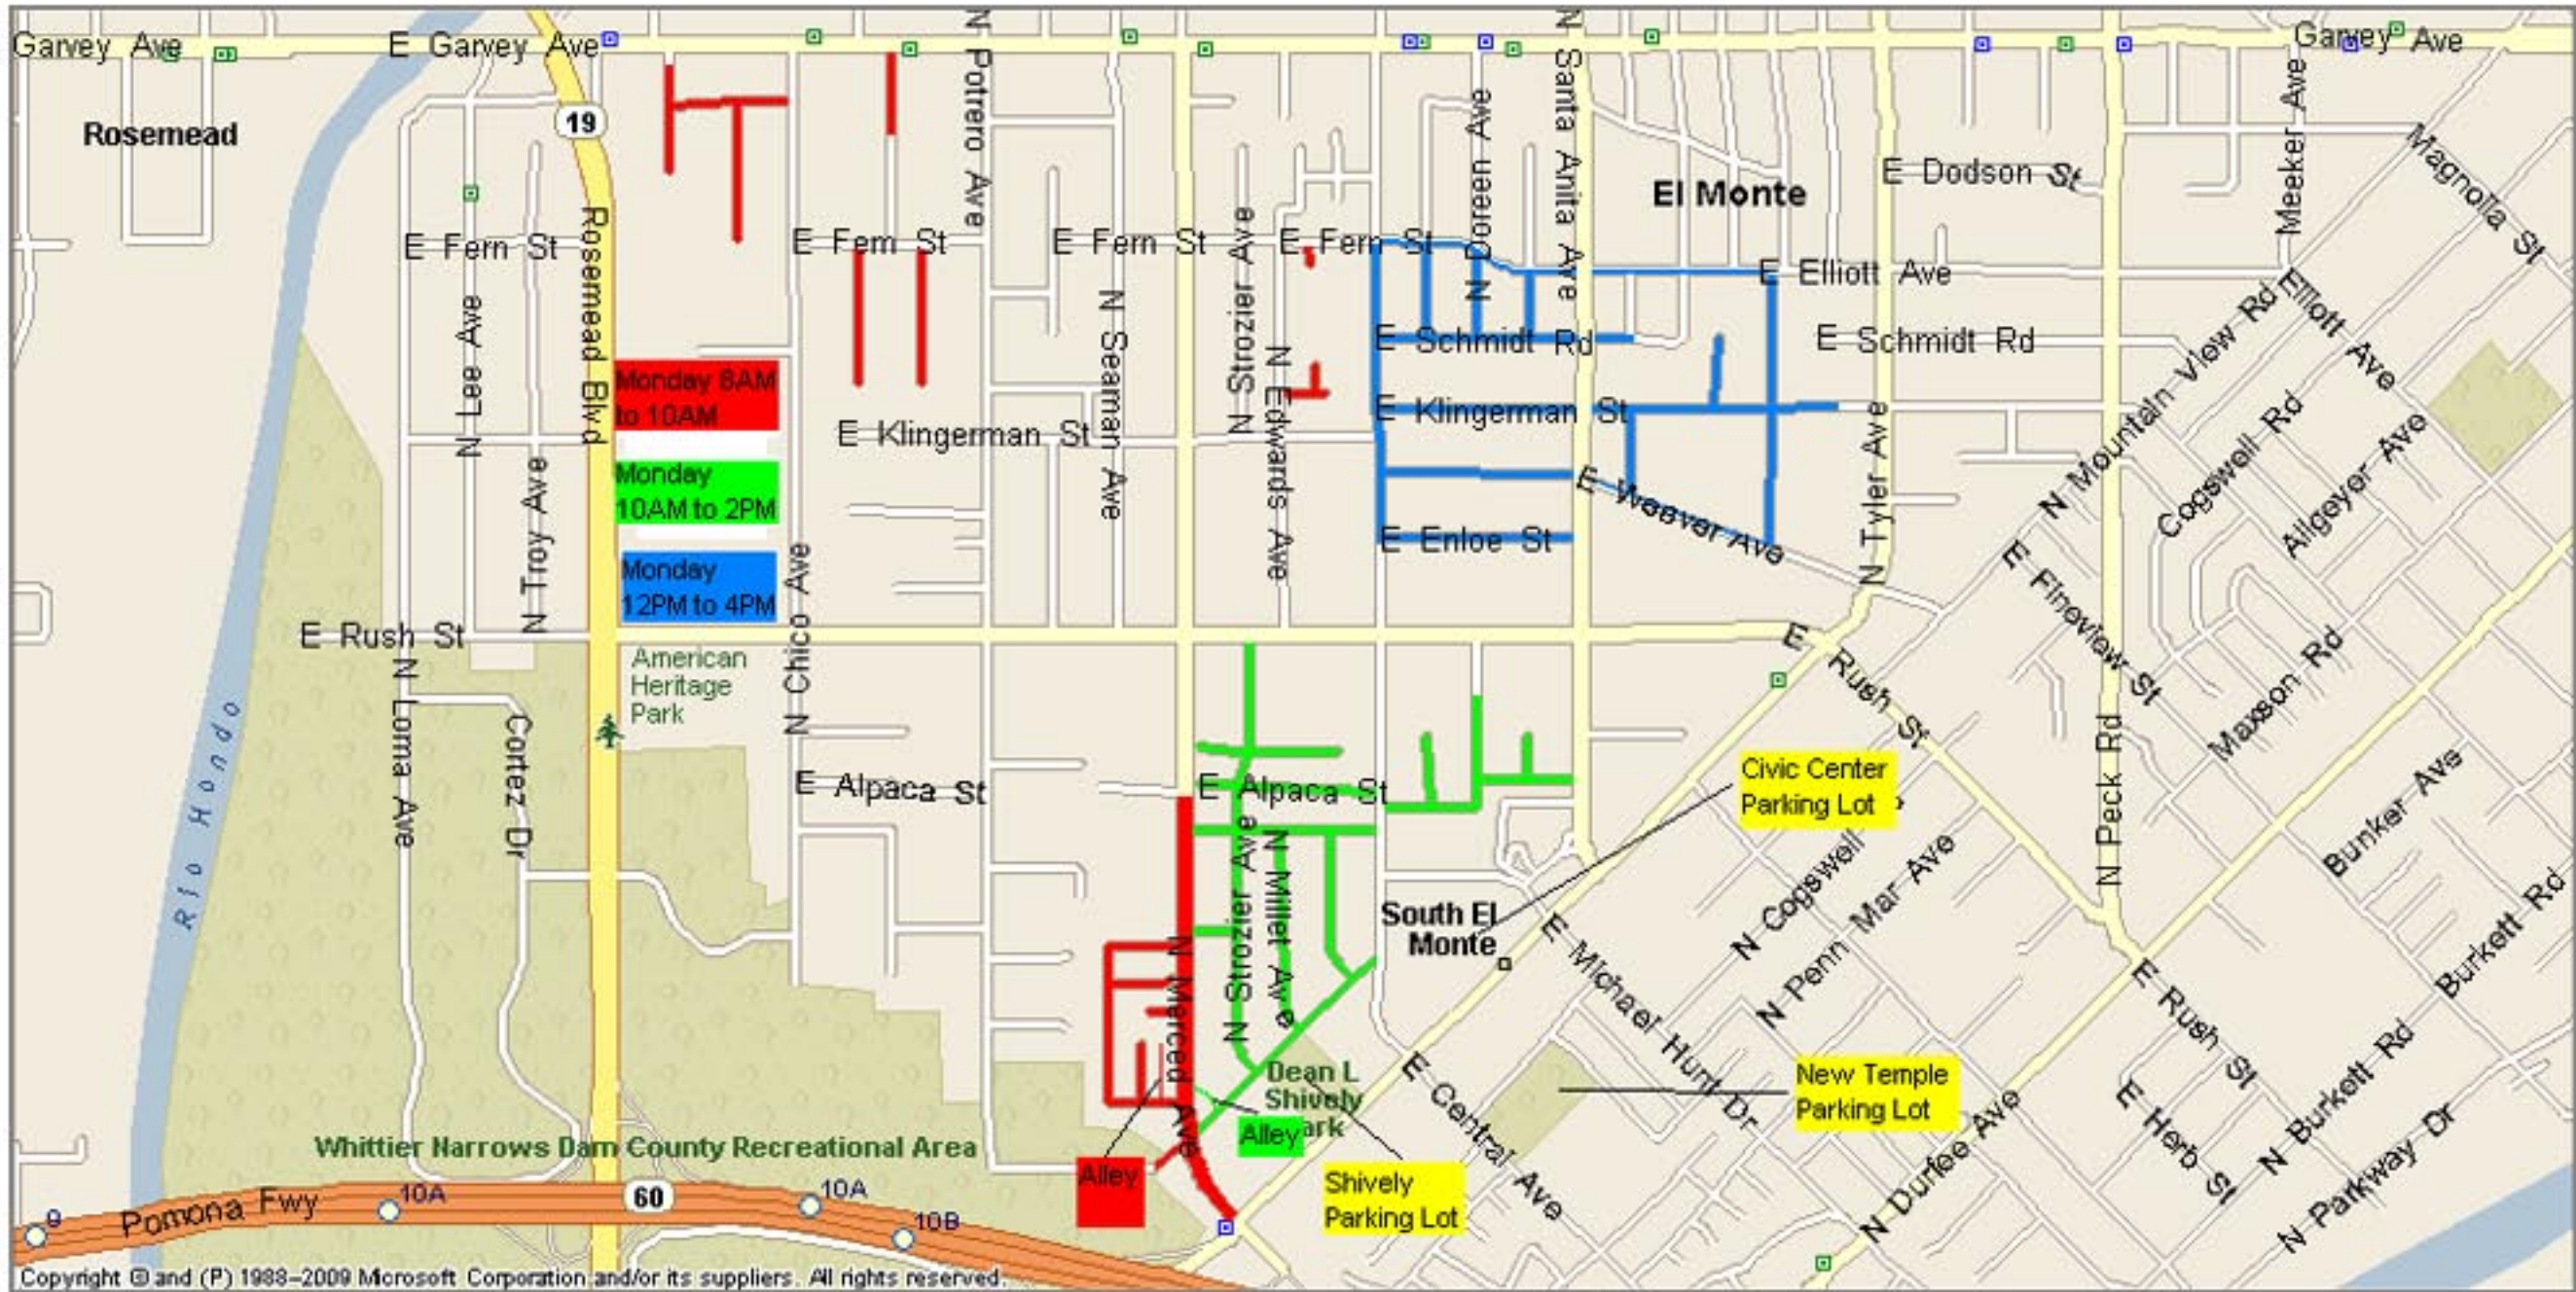

# CITY OF SOUTH EL MONTE SERVICE DAY FOR STREET SWEEPING

5 Maps, Monday-Friday

Copyright © and (P) 1998-2009 Microsoft Corporation and/or its suppliers. All rights reserved.

# CITY OF SOUTH EL MONTE SERVICE DAY FOR STREET SWEEPING

5 Maps, Monday-Friday