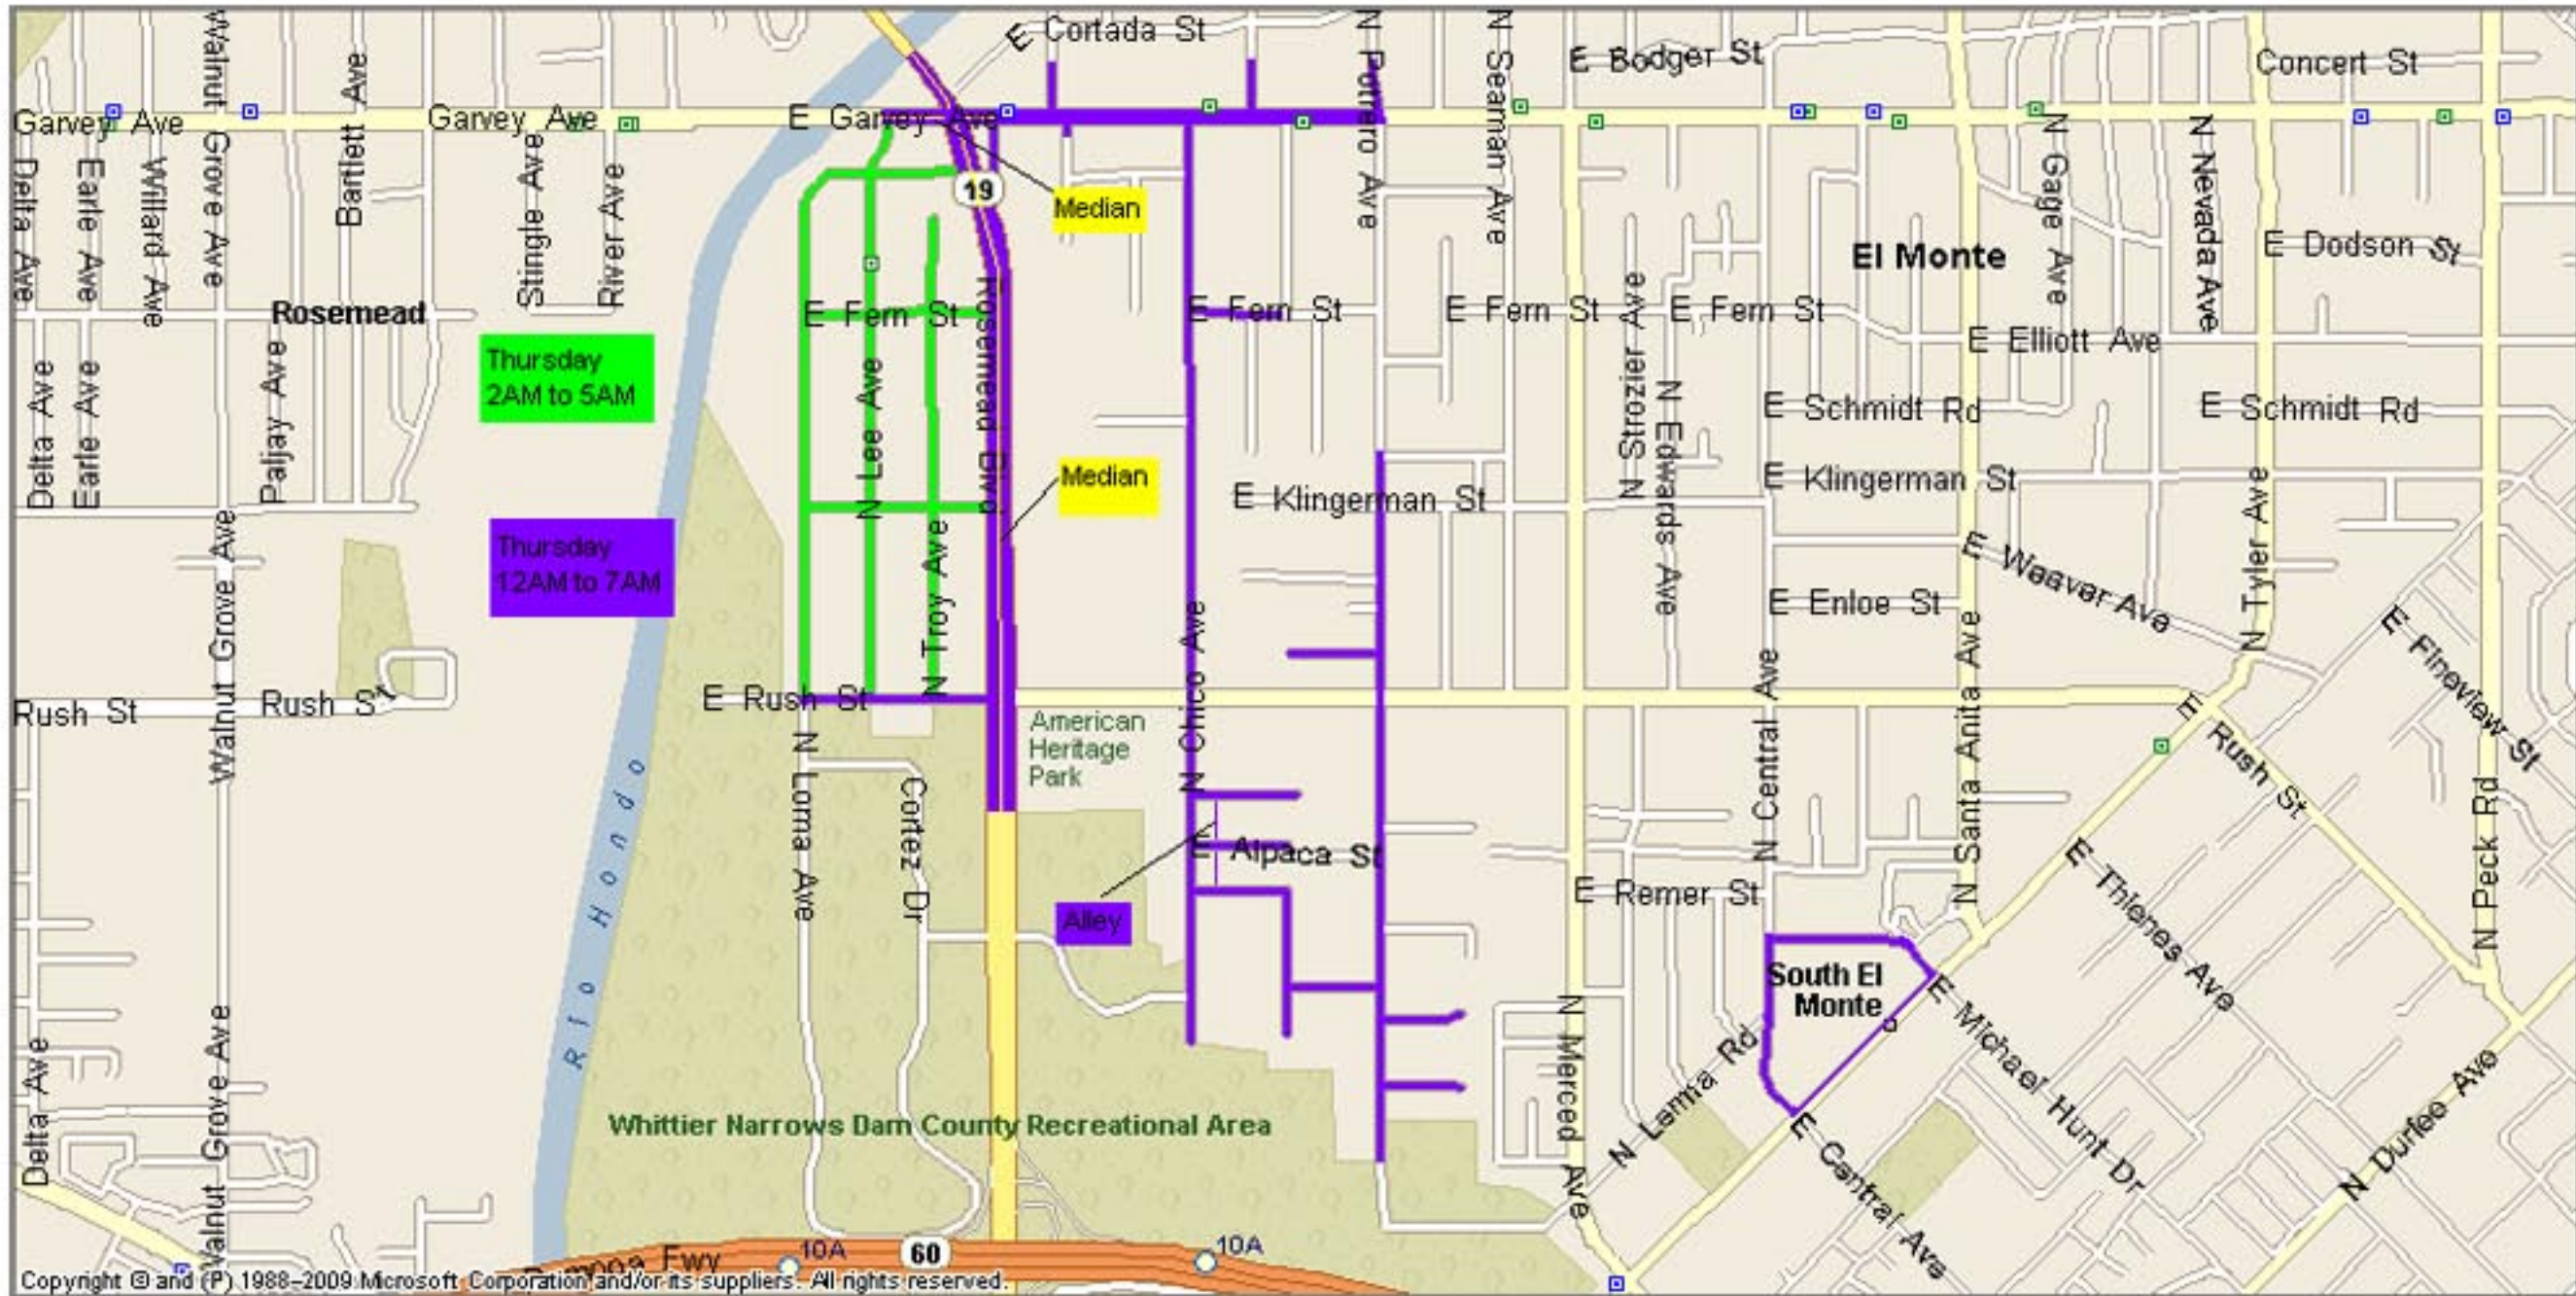

# CITY OF SOUTH EL MONTE SERVICE DAY FOR STREET SWEEPING

5 Maps, Monday-Friday

# CITY OF SOUTH EL MONTE SERVICE DAY FOR STREET SWEEPING

5 Maps, Monday-Friday

Copyright © and (P) 1988-2009 Microsoft Corporation and/or its suppliers. All rights reserved.