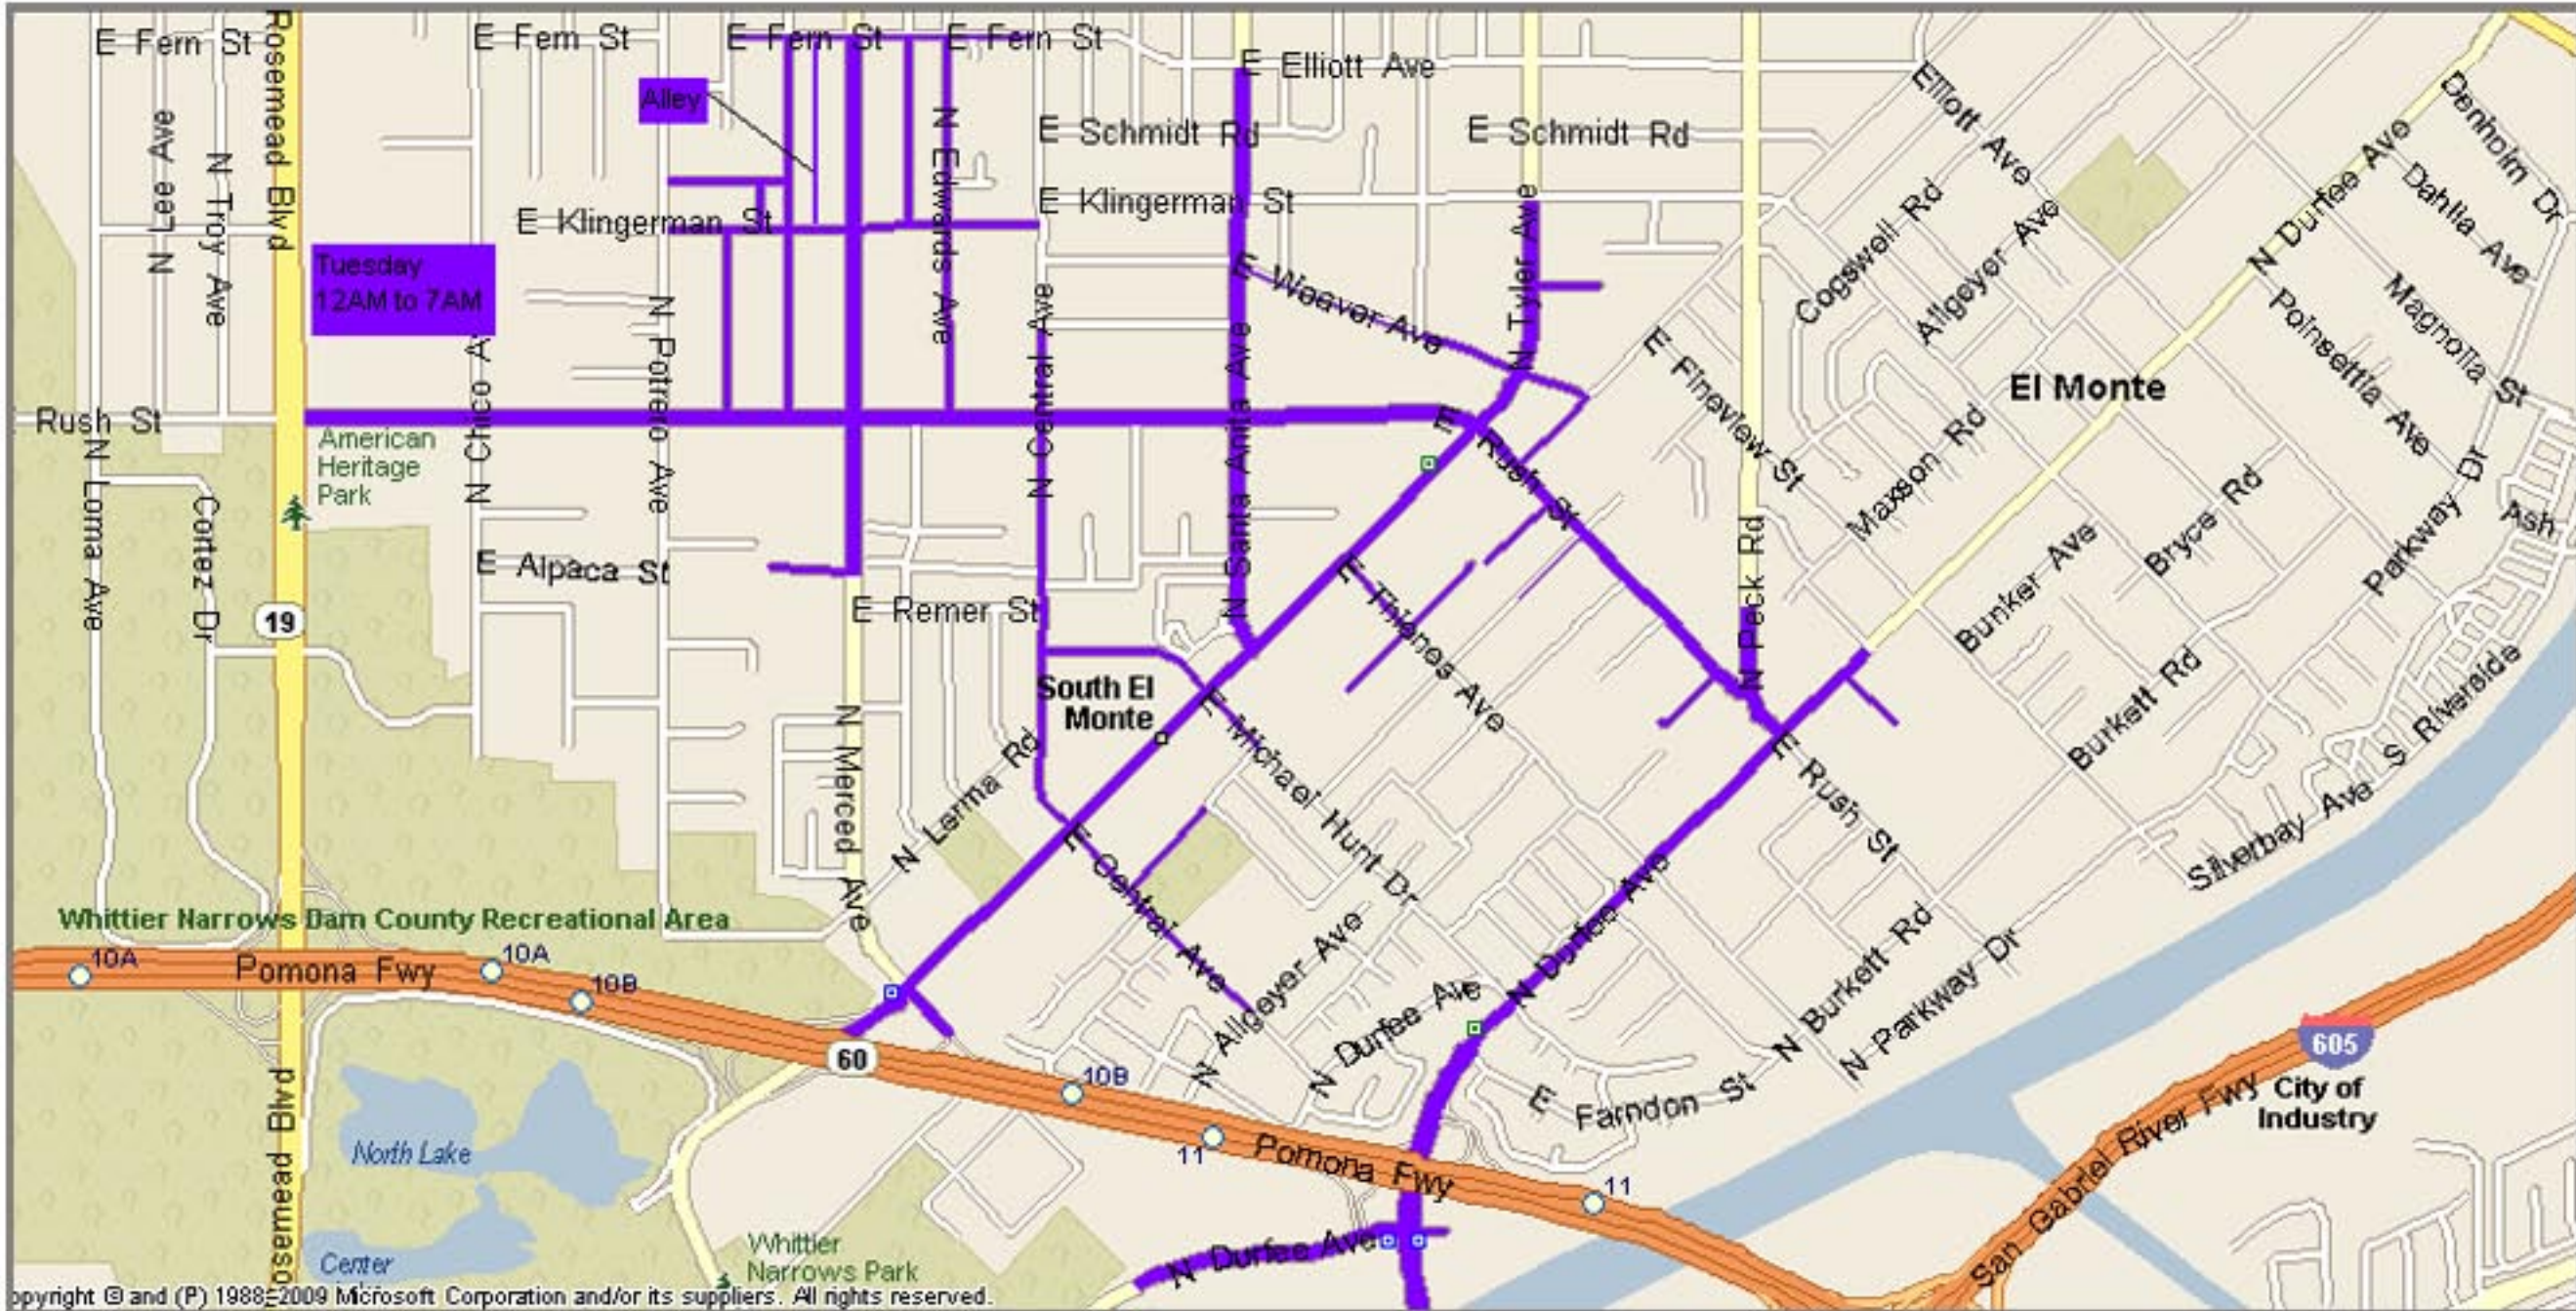

# CITY OF SOUTH EL MONTE SERVICE DAY FOR STREET SWEEPING

5 Maps, Monday-Friday

Copyright © and (P) 1998-2009 Microsoft Corporation and/or its suppliers. All rights reserved.

# CITY OF SOUTH EL MONTE SERVICE DAY FOR STREET SWEEPING

5 Maps, Monday-Friday