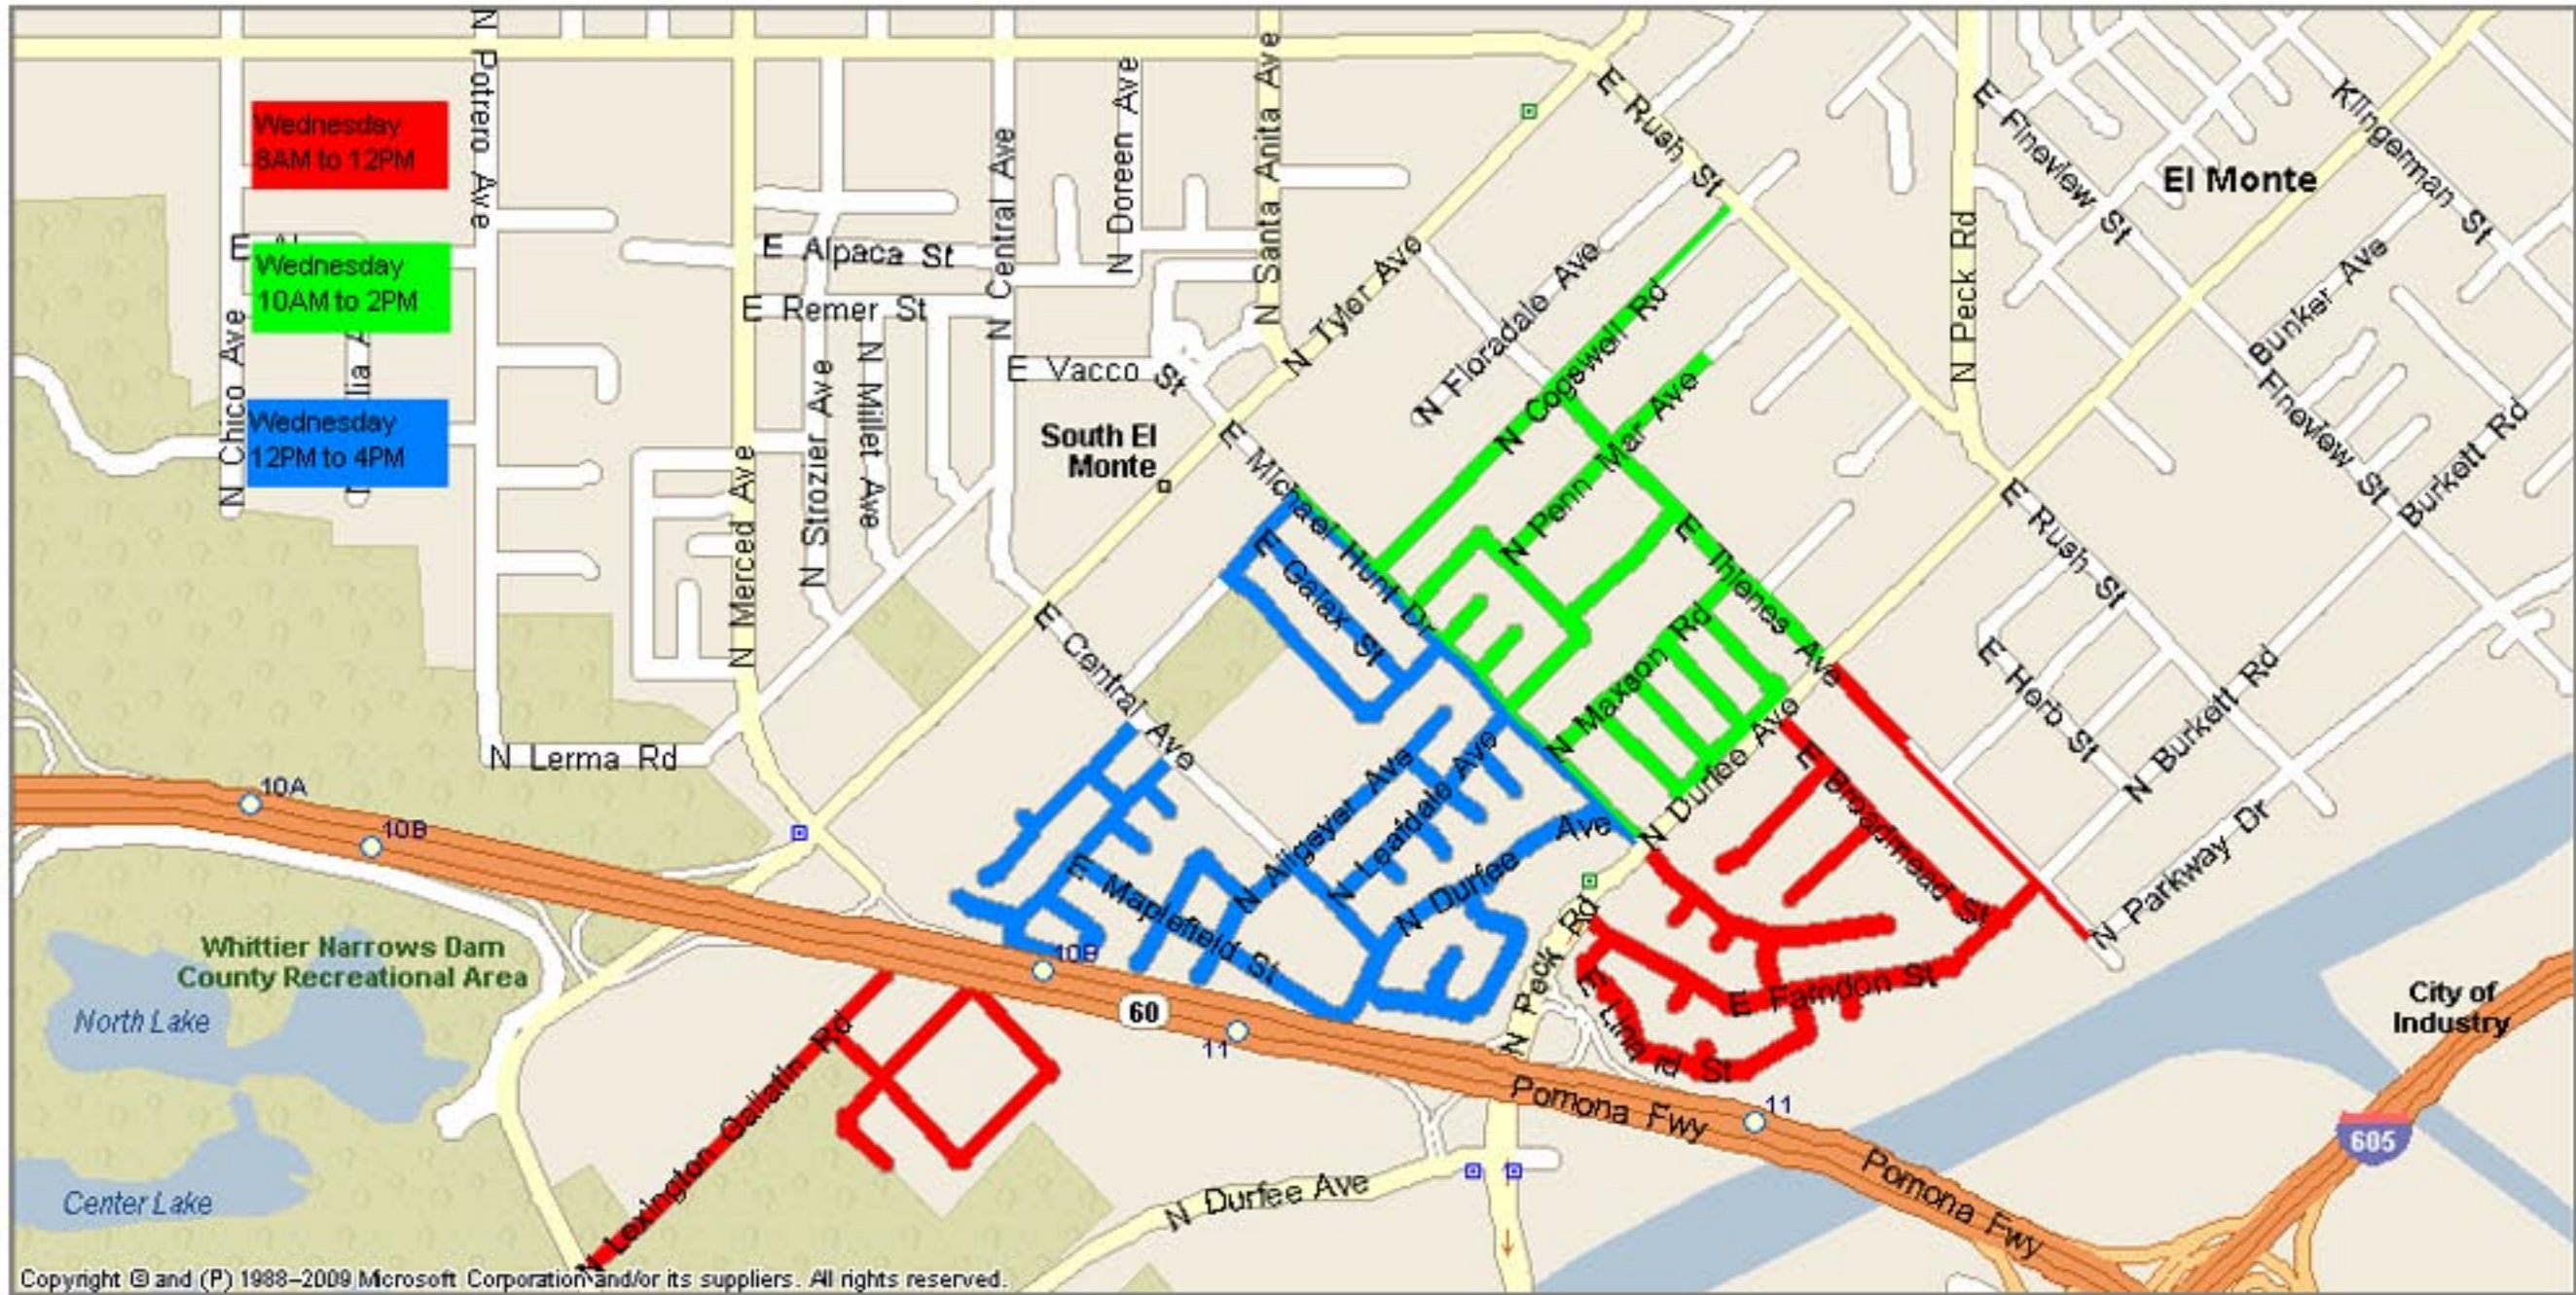

# CITY OF SOUTH EL MONTE SERVICE DAY FOR STREET SWEEPING

5 Maps, Monday-Friday

# CITY OF SOUTH EL MONTE SERVICE DAY FOR STREET SWEEPING

5 Maps, Monday-Friday

Copyright © and (P) 1988-2009 Microsoft Corporation and/or its suppliers. All rights reserved.