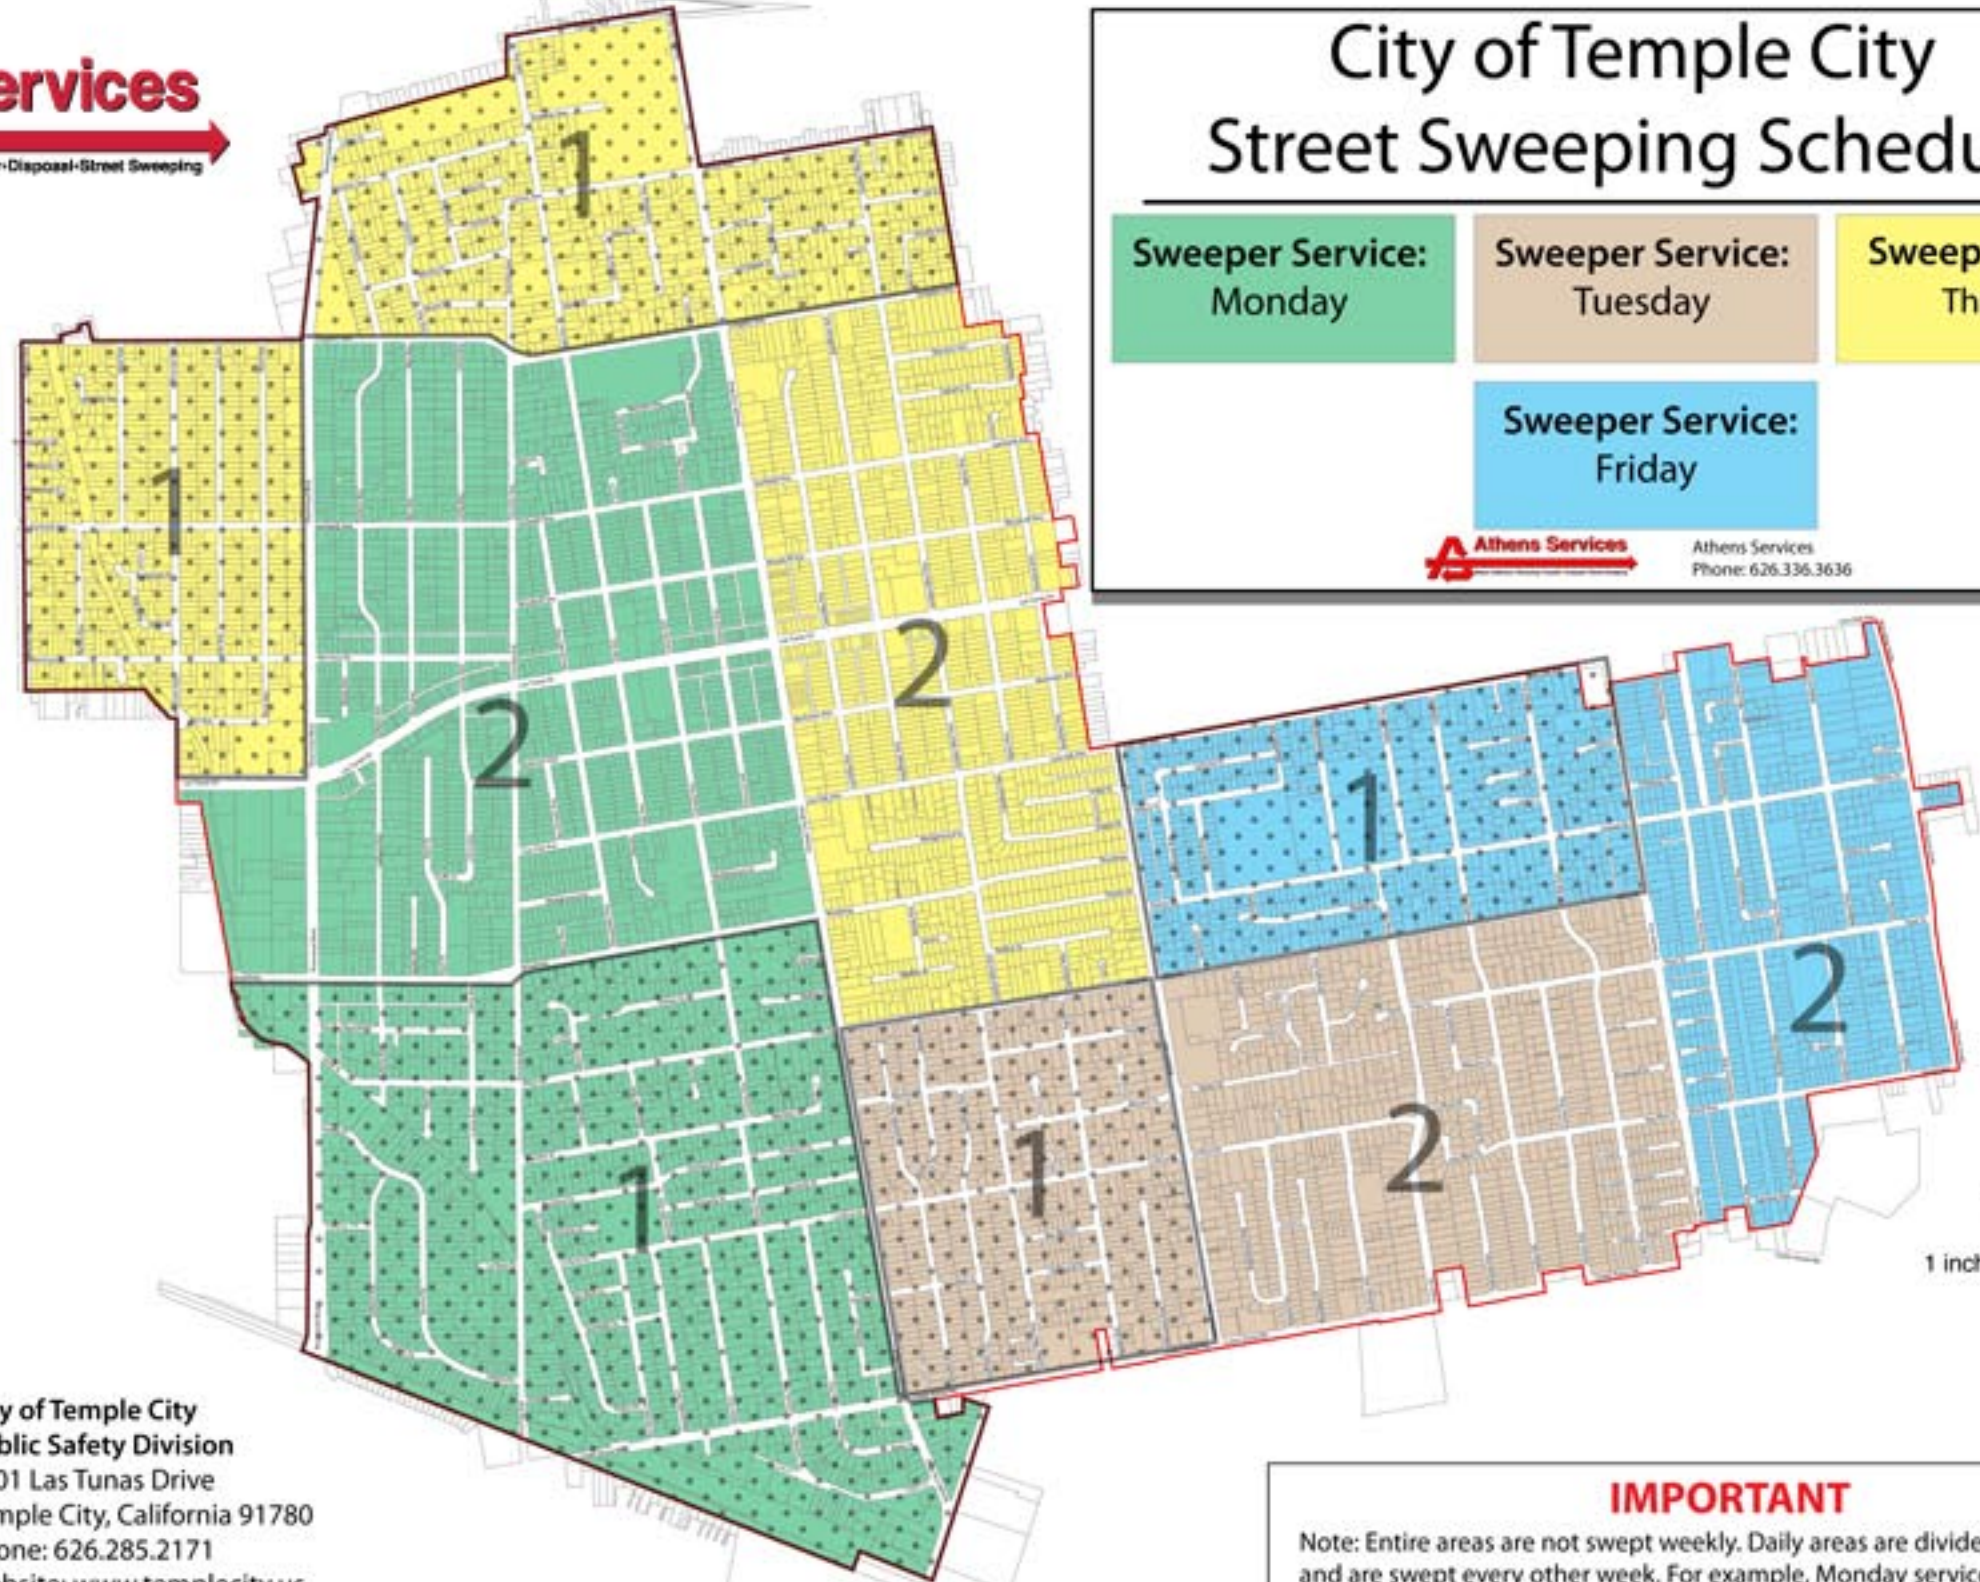

City of Temple City Street Sweeping Schedule

Sweeper Service: Monday	Sweeper Service: Tuesday	Sweeper Service: Thursday
Sweeper Service: Friday		

Athens Services
Phone: 626.336.3636

City of Temple City
Public Safety Division
9701 Las Tunas Drive
Temple City, California 91780
Phone: 626.285.2171
Website: www.templecity.us

IMPORTANT
Note: Entire areas are not swept weekly. Daily areas are divided into two areas, and are swept every other week. For example, Monday service area 1 is swept one week on Monday, and Monday service area 2 is swept the following Monday.