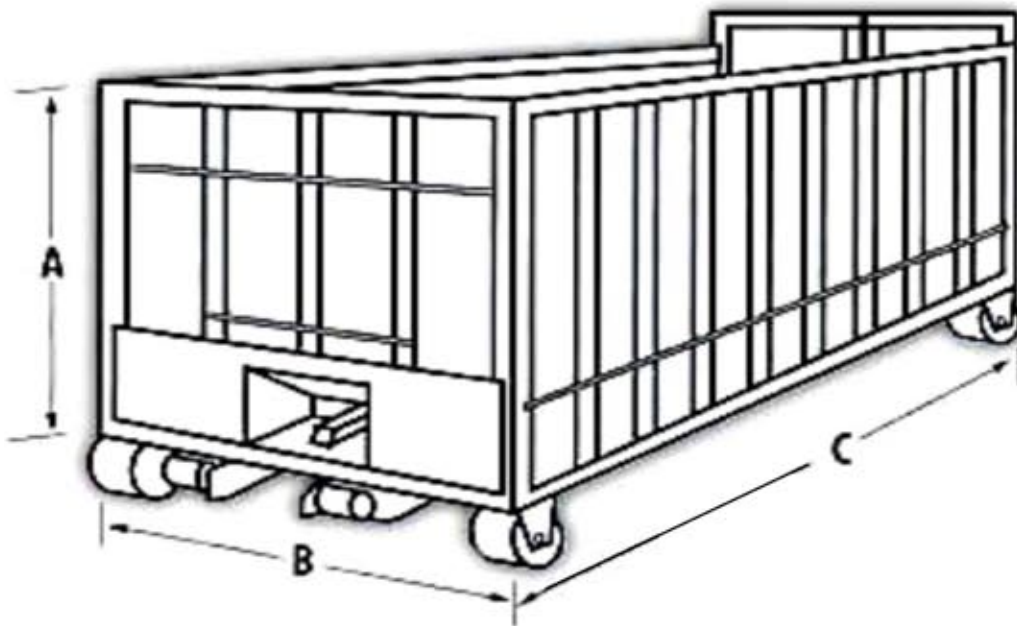

Roll-Off Container Dimensions

SIZE	FRONT HEIGHT	WIDTH	LENGTH
	A	B	C
10 YD	2 ft	8 ft	16 ft
30 YD	4 ft	8 ft	22 ft
40 YD	6 ft	8 ft	22 ft