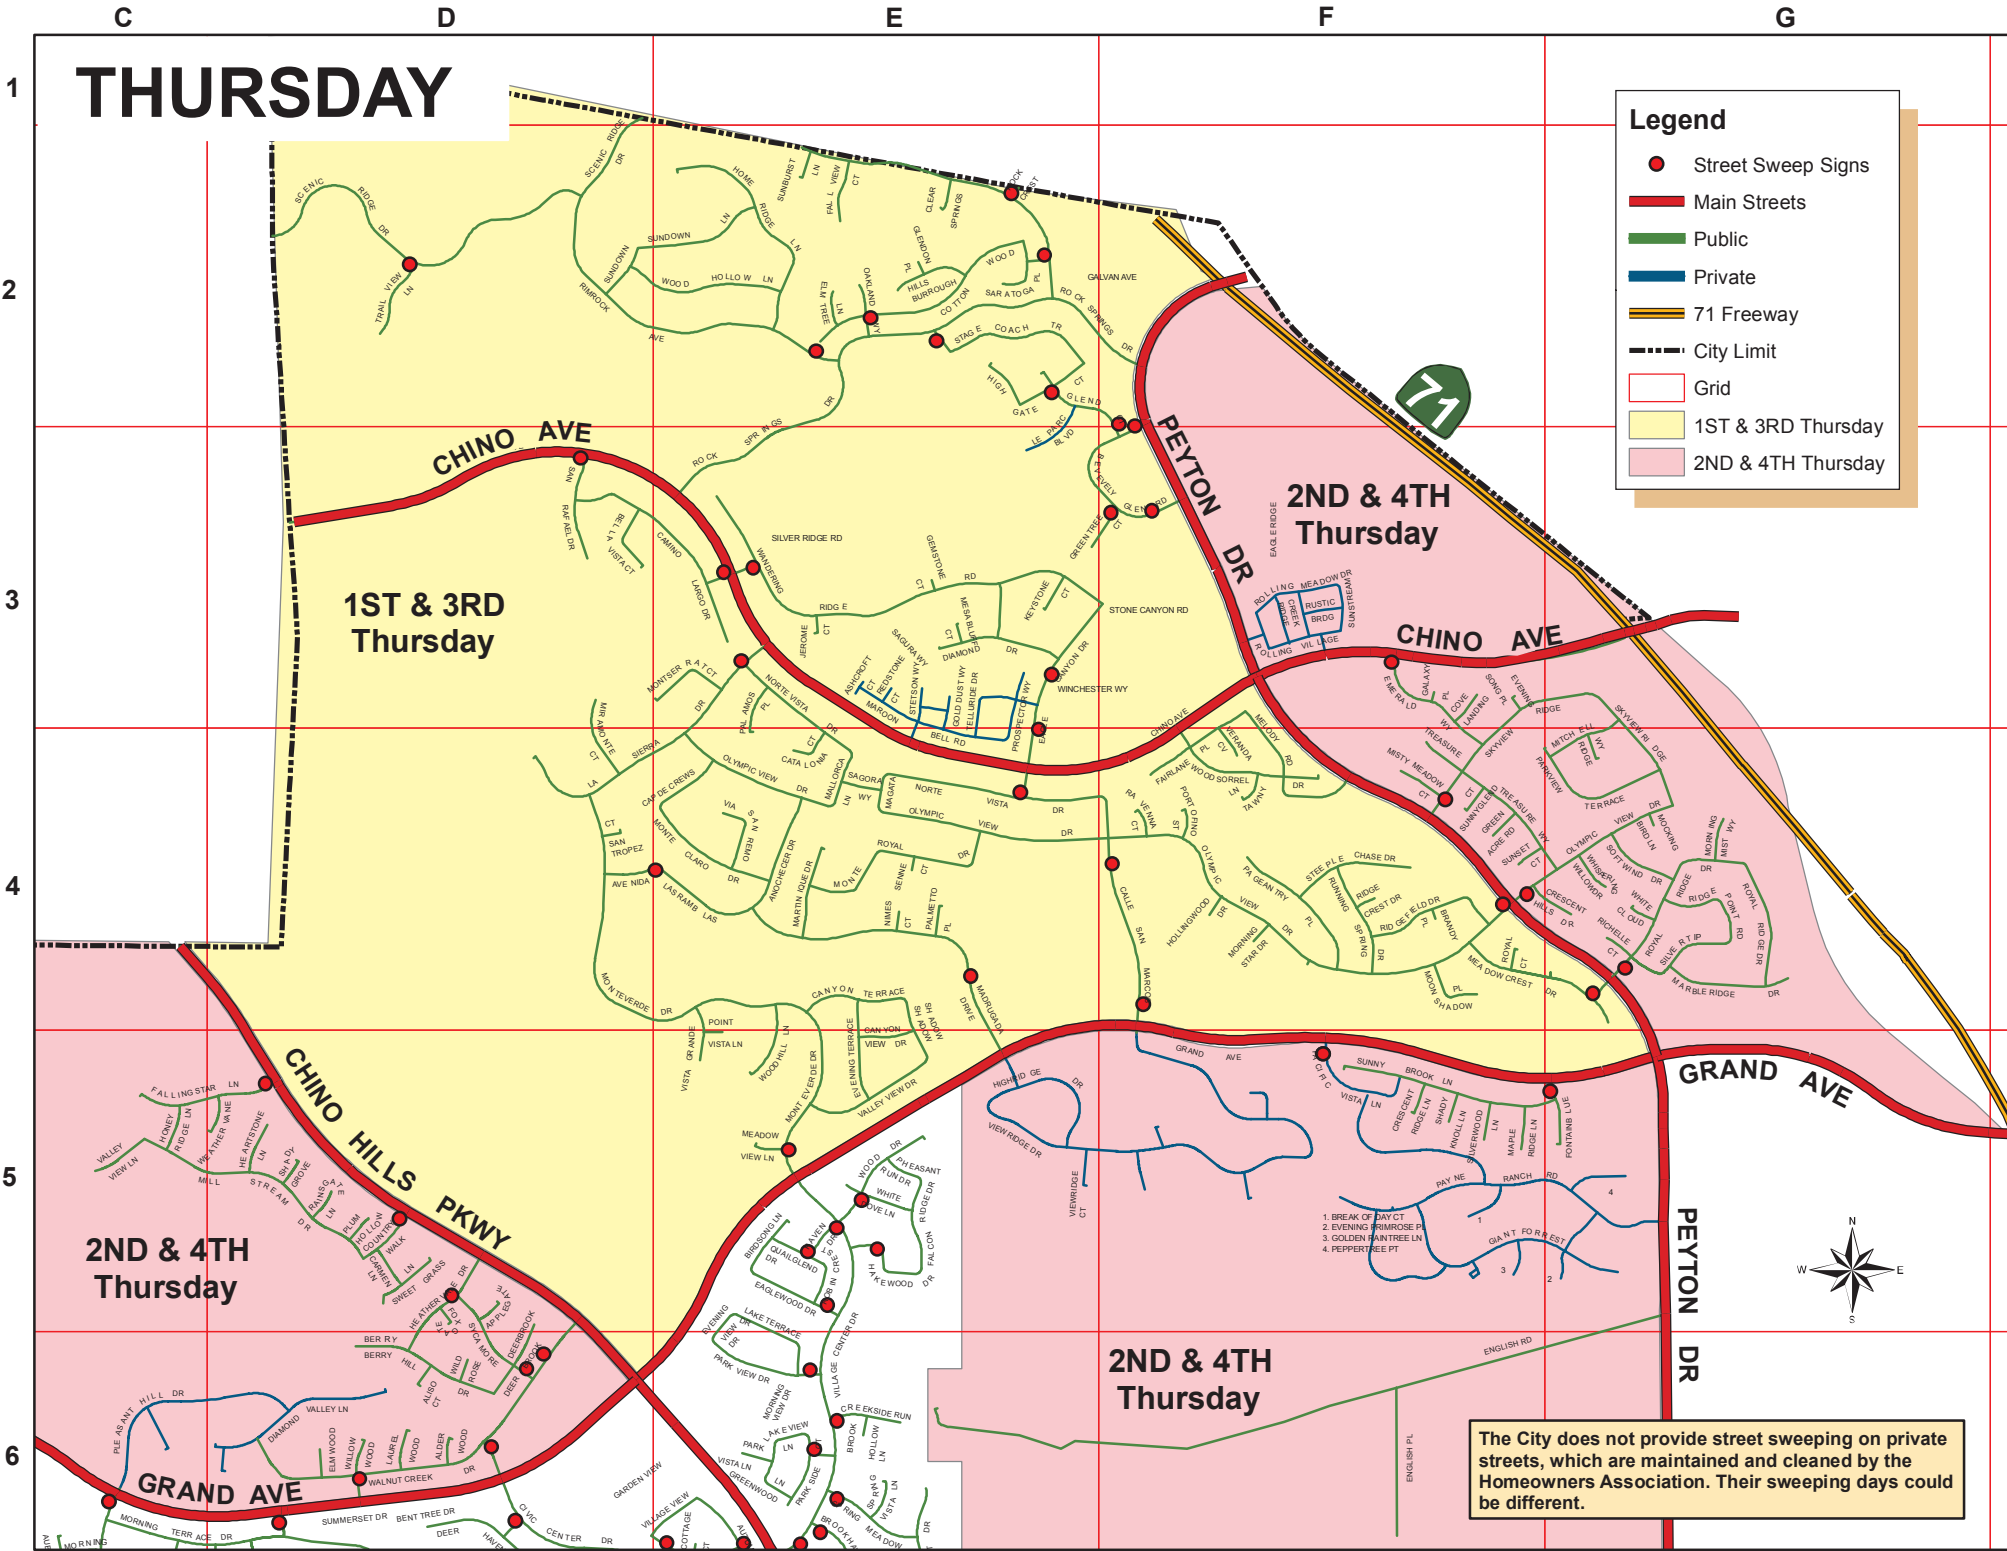

- Street Sweep Signs
- Major Streets
- Public
- Private
- 71 Freeway
- City Limit
- Grid
- 1ST & 3RD MONDAY
- 2ND & 4TH MONDAY

The City does not provide street sweeping on private streets, which are maintained and cleaned by the Homeowners Association. Their sweeping days could be different.

- 1. SAGEBRUSH CT
- 2. HILL AVE SWAY CT
- 3. BEAR CREEK AVE
- 4. BLUE MIST CT
- 5. BEAVERSPRINGS CT
- 6. CEDAR SPRINGS CT
- 7. BERTNESSA CT
- 8. PINE AVE
- 9. MARMOT DR
- 10. BEAVERSPRINGS CT
- 11. CEDAR SPRINGS CT
- 12. BERTNESSA CT
- 13. PINE AVE

THURSDAY

Legend

- Street Sweep Signs
- Main Streets
- Public
- Private
- 71 Freeway
- City Limit
- Grid
- 1ST & 3RD Thursday
- 2ND & 4TH Thursday

1ST & 3RD Thursday

2ND & 4TH Thursday

2ND & 4TH Thursday

2ND & 4TH Thursday