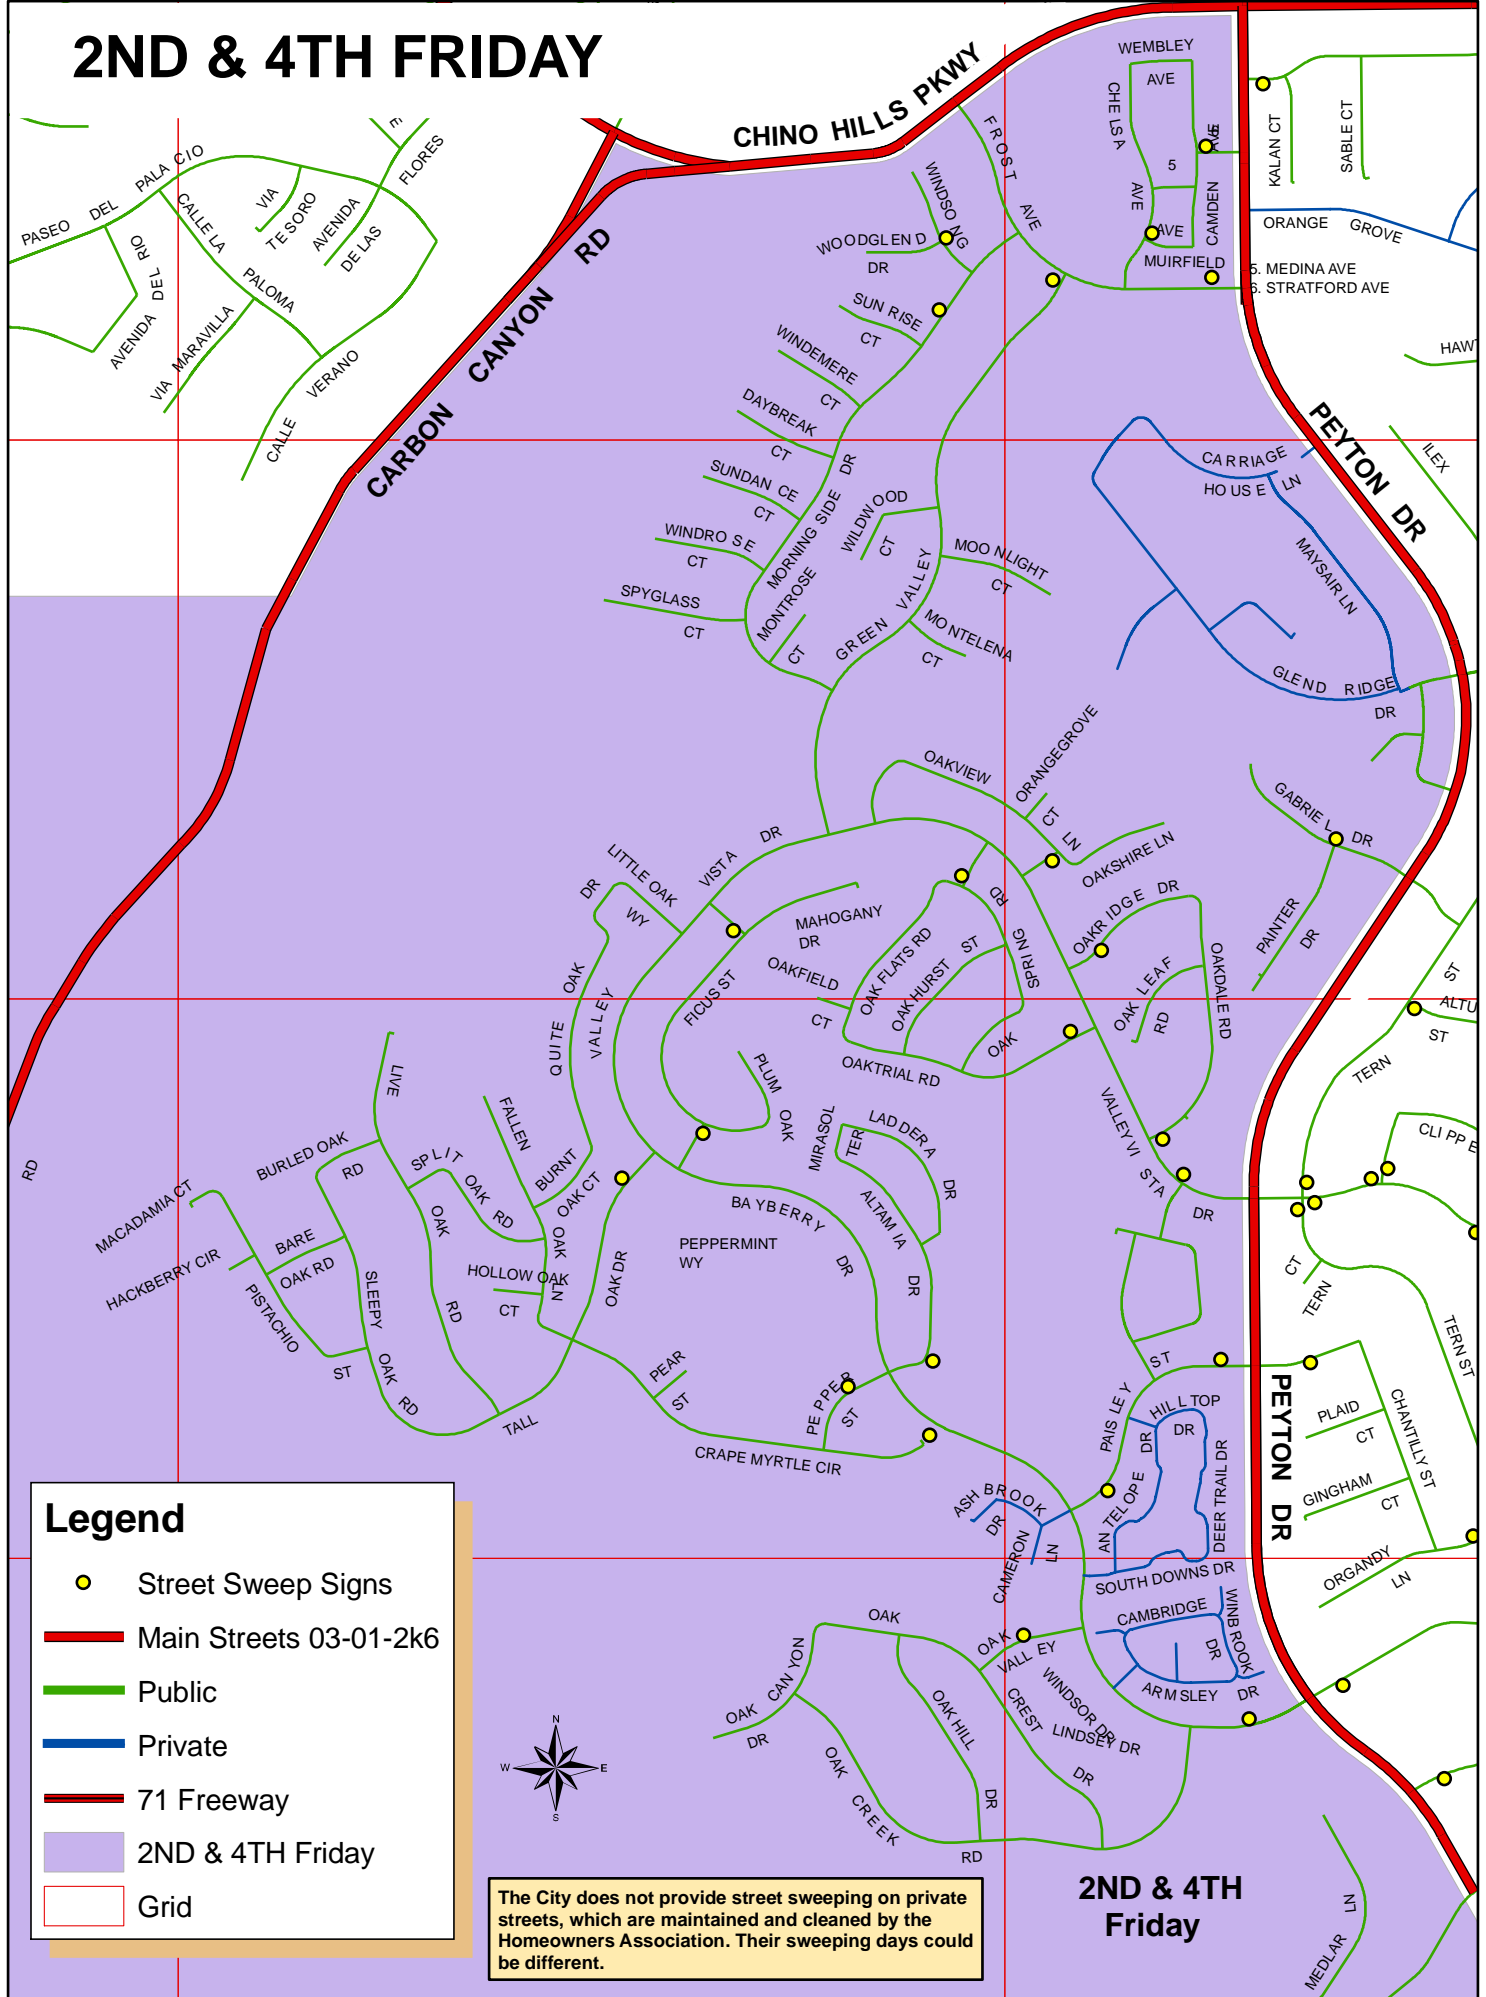

E

F

G

2ND & 4TH FRIDAY

8

9

10

11

Legend

- Street Sweep Signs
- Main Streets 03-01-2k6
- Public
- Private
- 71 Freeway
- 2ND & 4TH Friday
- Grid

The City does not provide street sweeping on private streets, which are maintained and cleaned by the Homeowners Association. Their sweeping days could be different.

2ND & 4TH Friday