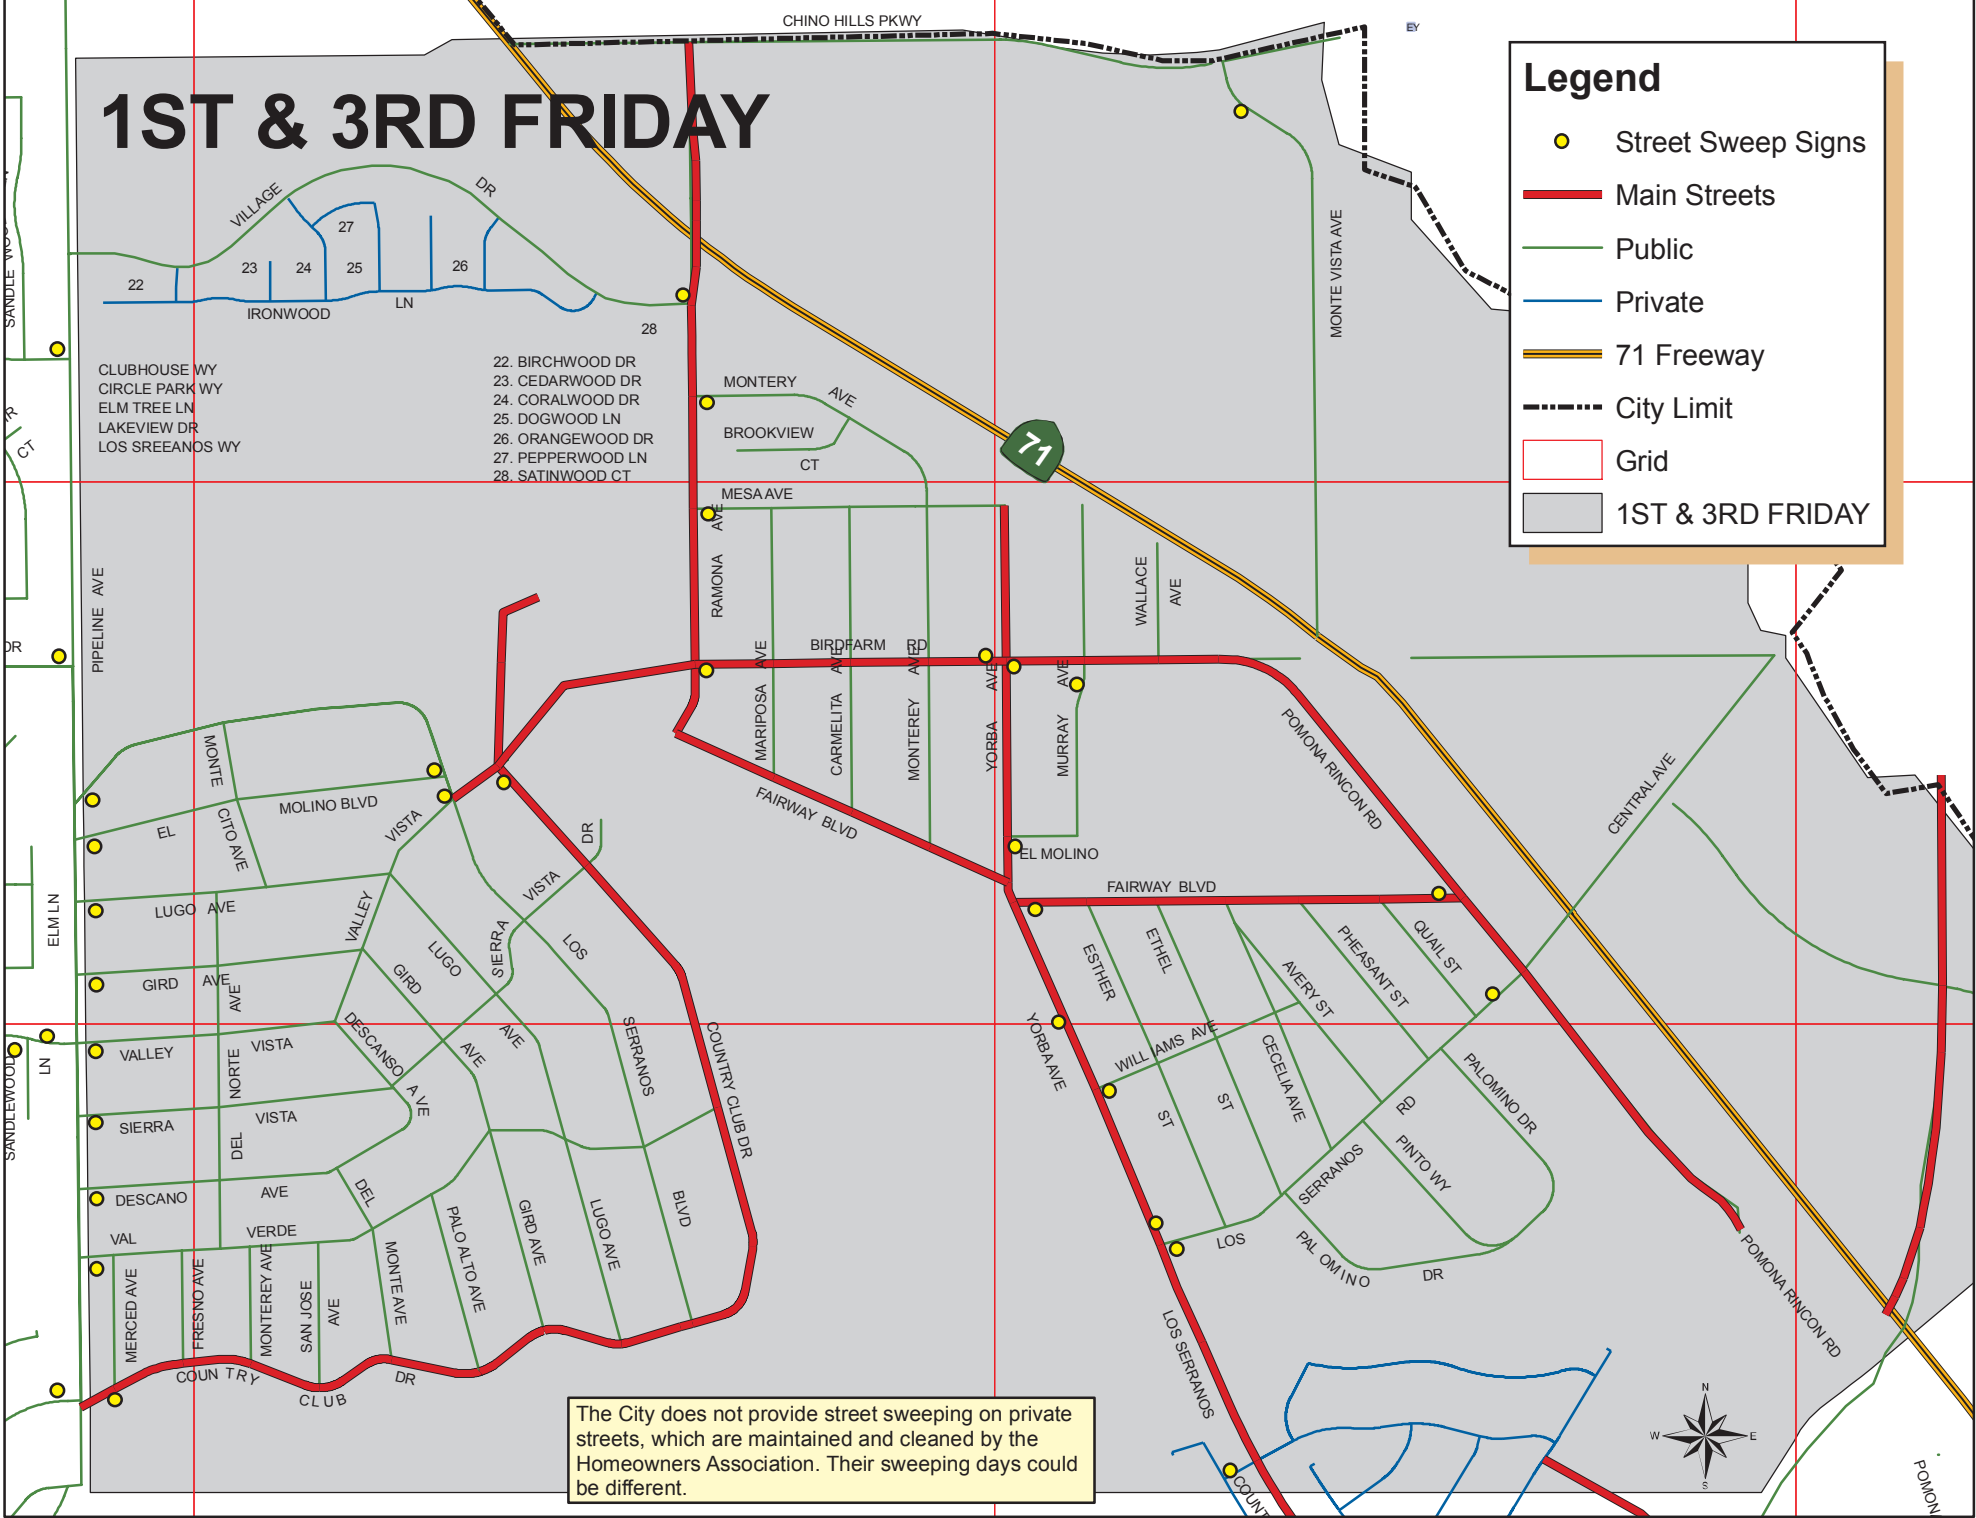

1ST & 3RD FRIDAY

Legend

- Street Sweep Signs
- Main Streets
- Public
- Private
- 71 Freeway
- City Limit
- Grid
- 1ST & 3RD FRIDAY

8

9

10

CLUBHOUSE WY
CIRCLE PARK WY
ELM TREE LN
LAKEVIEW DR
LOS SREANOS WY

22. BIRCHWOOD DR
23. CEDARWOOD DR
24. CORALWOOD DR
25. DOGWOOD LN
26. ORANGEWOOD DR
27. PEPPERWOOD LN
28. SATINWOOD CT

The City does not provide street sweeping on private streets, which are maintained and cleaned by the Homeowners Association. Their sweeping days could be different.