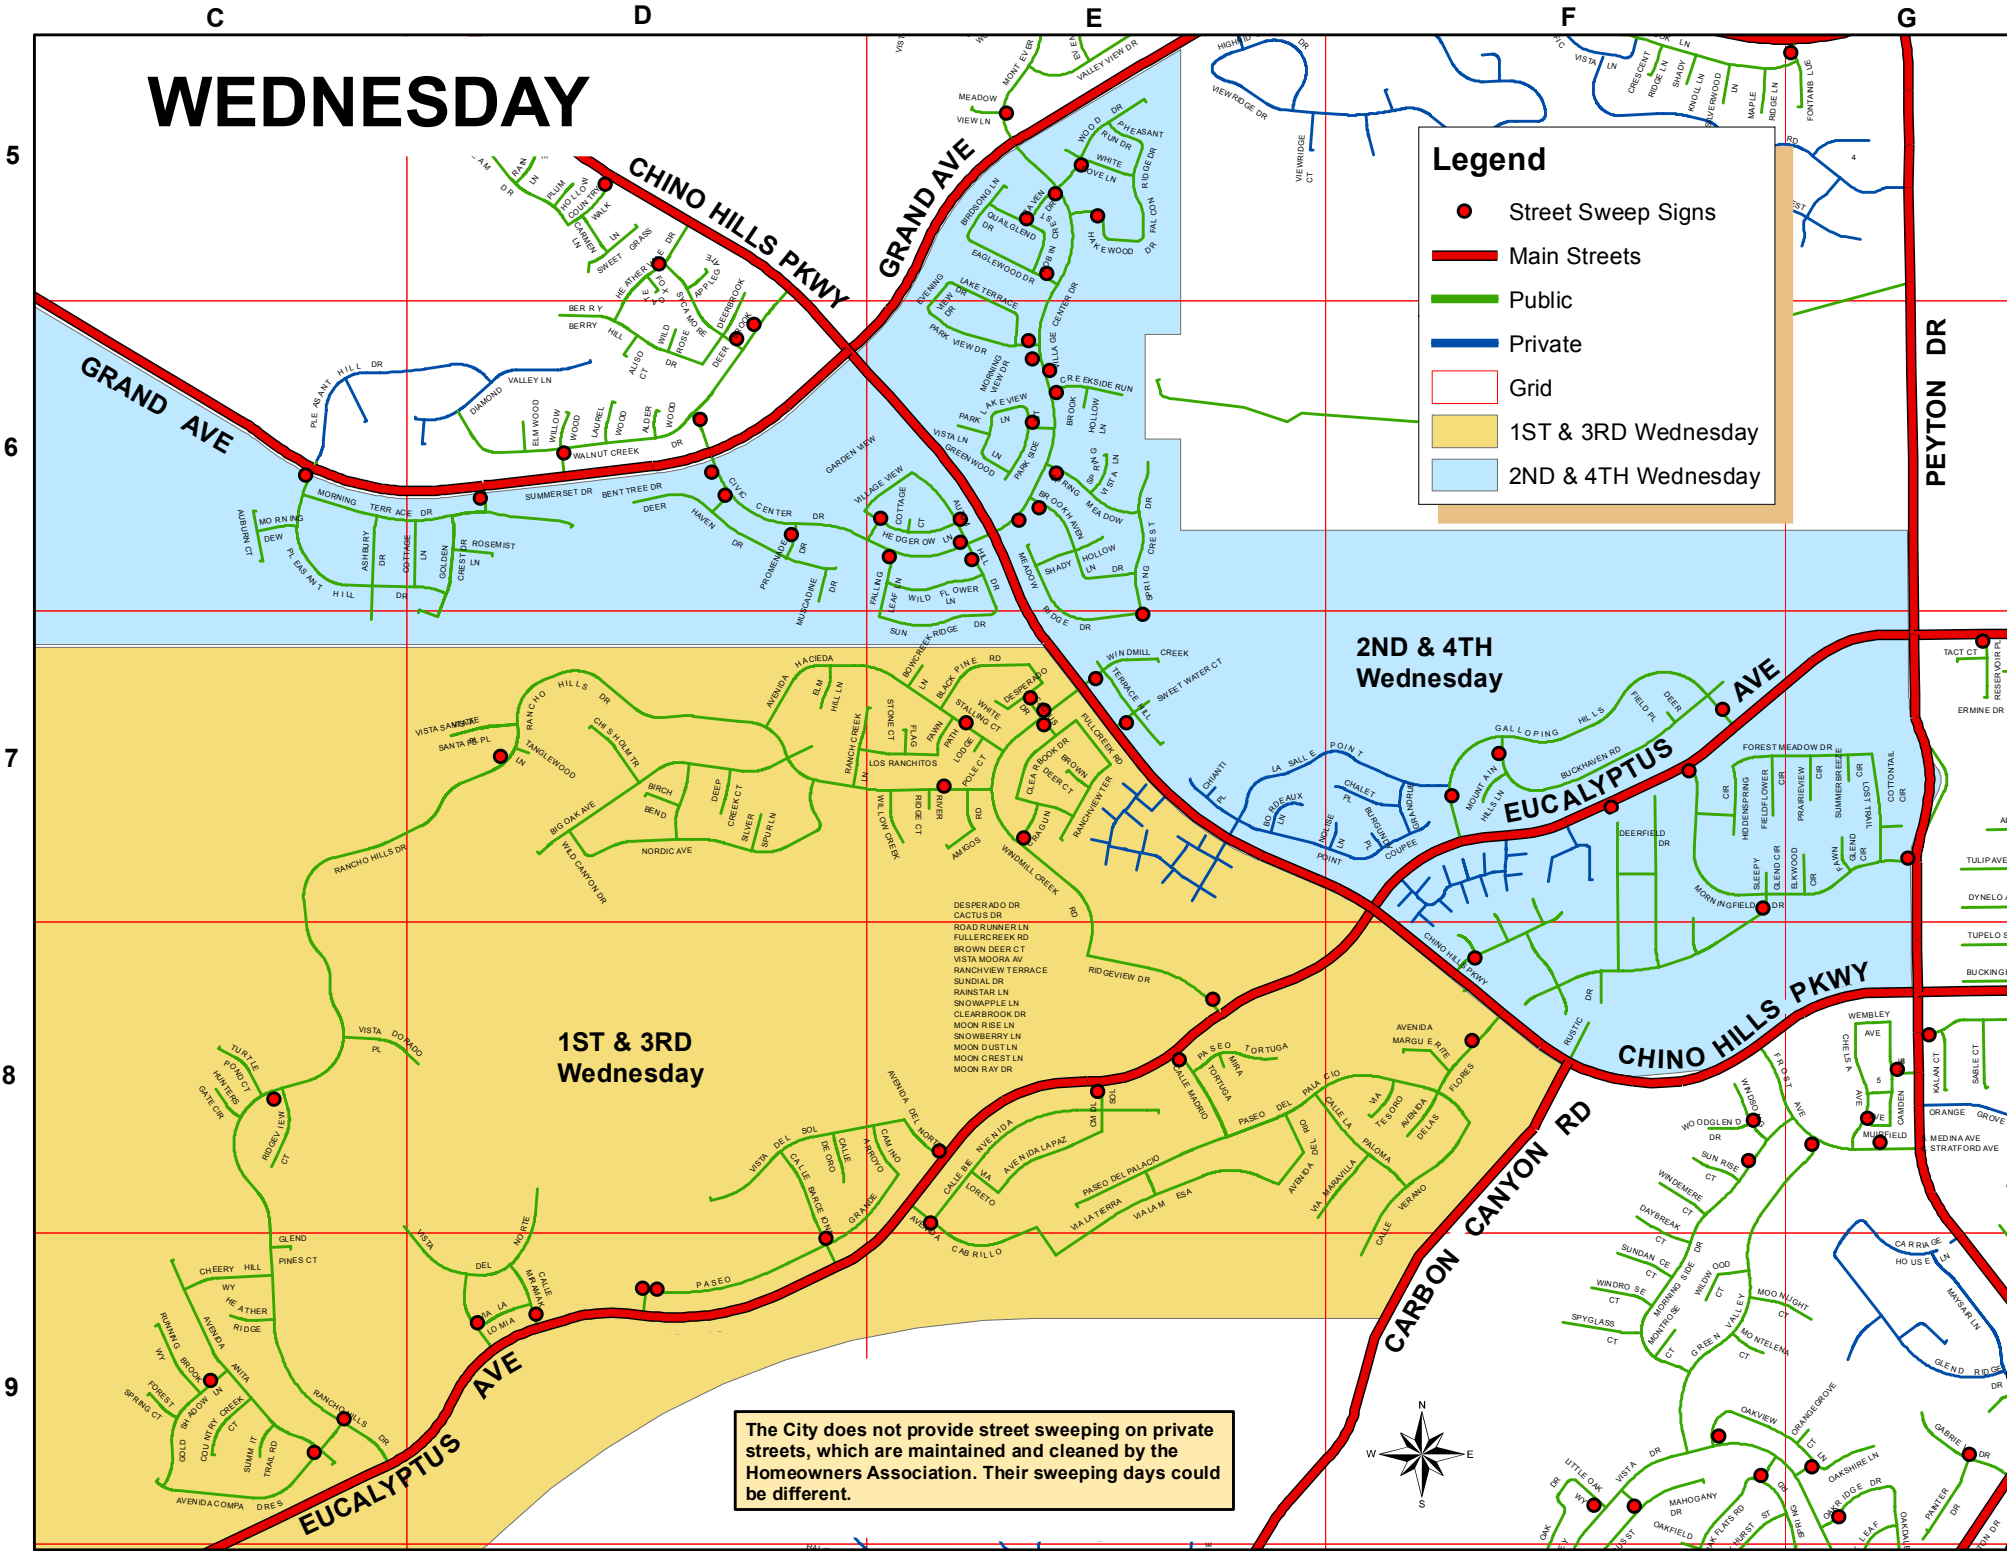

WEDNESDAY

Legend

- Street Sweep Signs
- Main Streets
- Public
- Private
- Grid
- 1ST & 3RD Wednesday
- 2ND & 4TH Wednesday

**1ST & 3RD
Wednesday**

**2ND & 4TH
Wednesday**

The City does not provide street sweeping on private streets, which are maintained and cleaned by the Homeowners Association. Their sweeping days could be different.