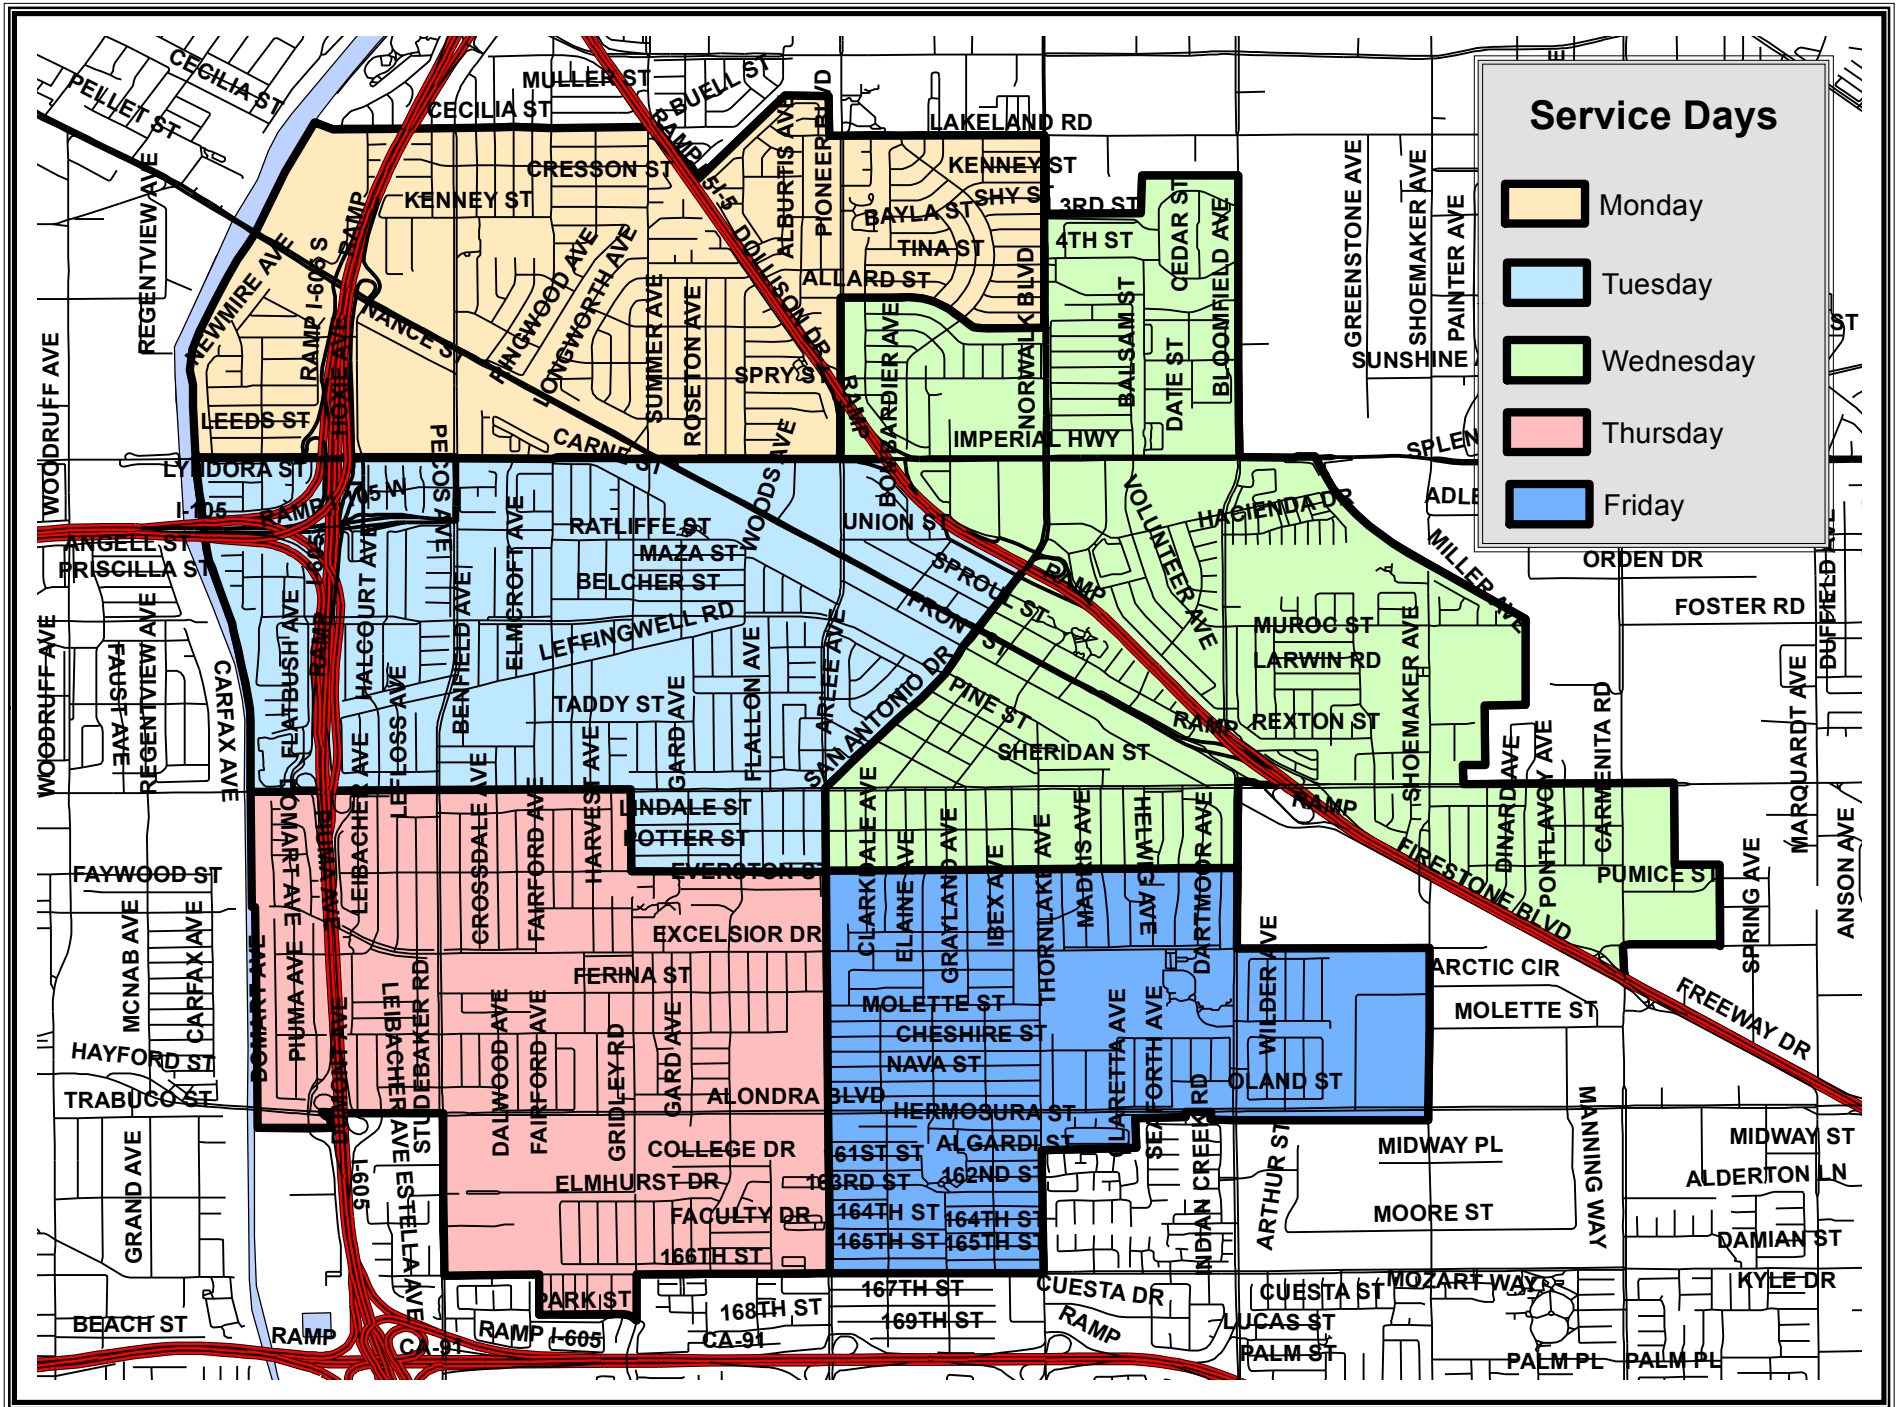

Norwalk Residential Collection Schedule

Service Days

- Monday
- Tuesday
- Wednesday
- Thursday
- Friday