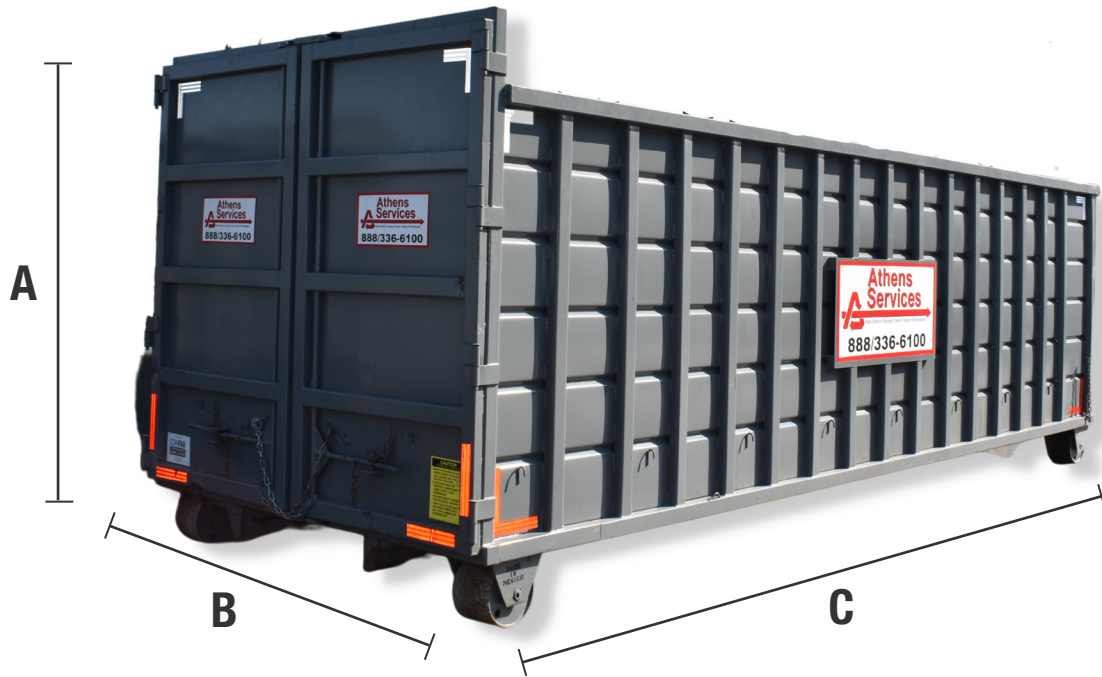

## ROLL-OFF DUMPSTER DIMENSION GUIDE

SIZE	FRONT HEIGHT	WIDTH	LENGTH
	A	B	C
10-Yard	2.5'	8'	16'
20-Yard	4'	8'	20'
30-Yard	6'	8'	20'
40-Yard	7'	8'	22'