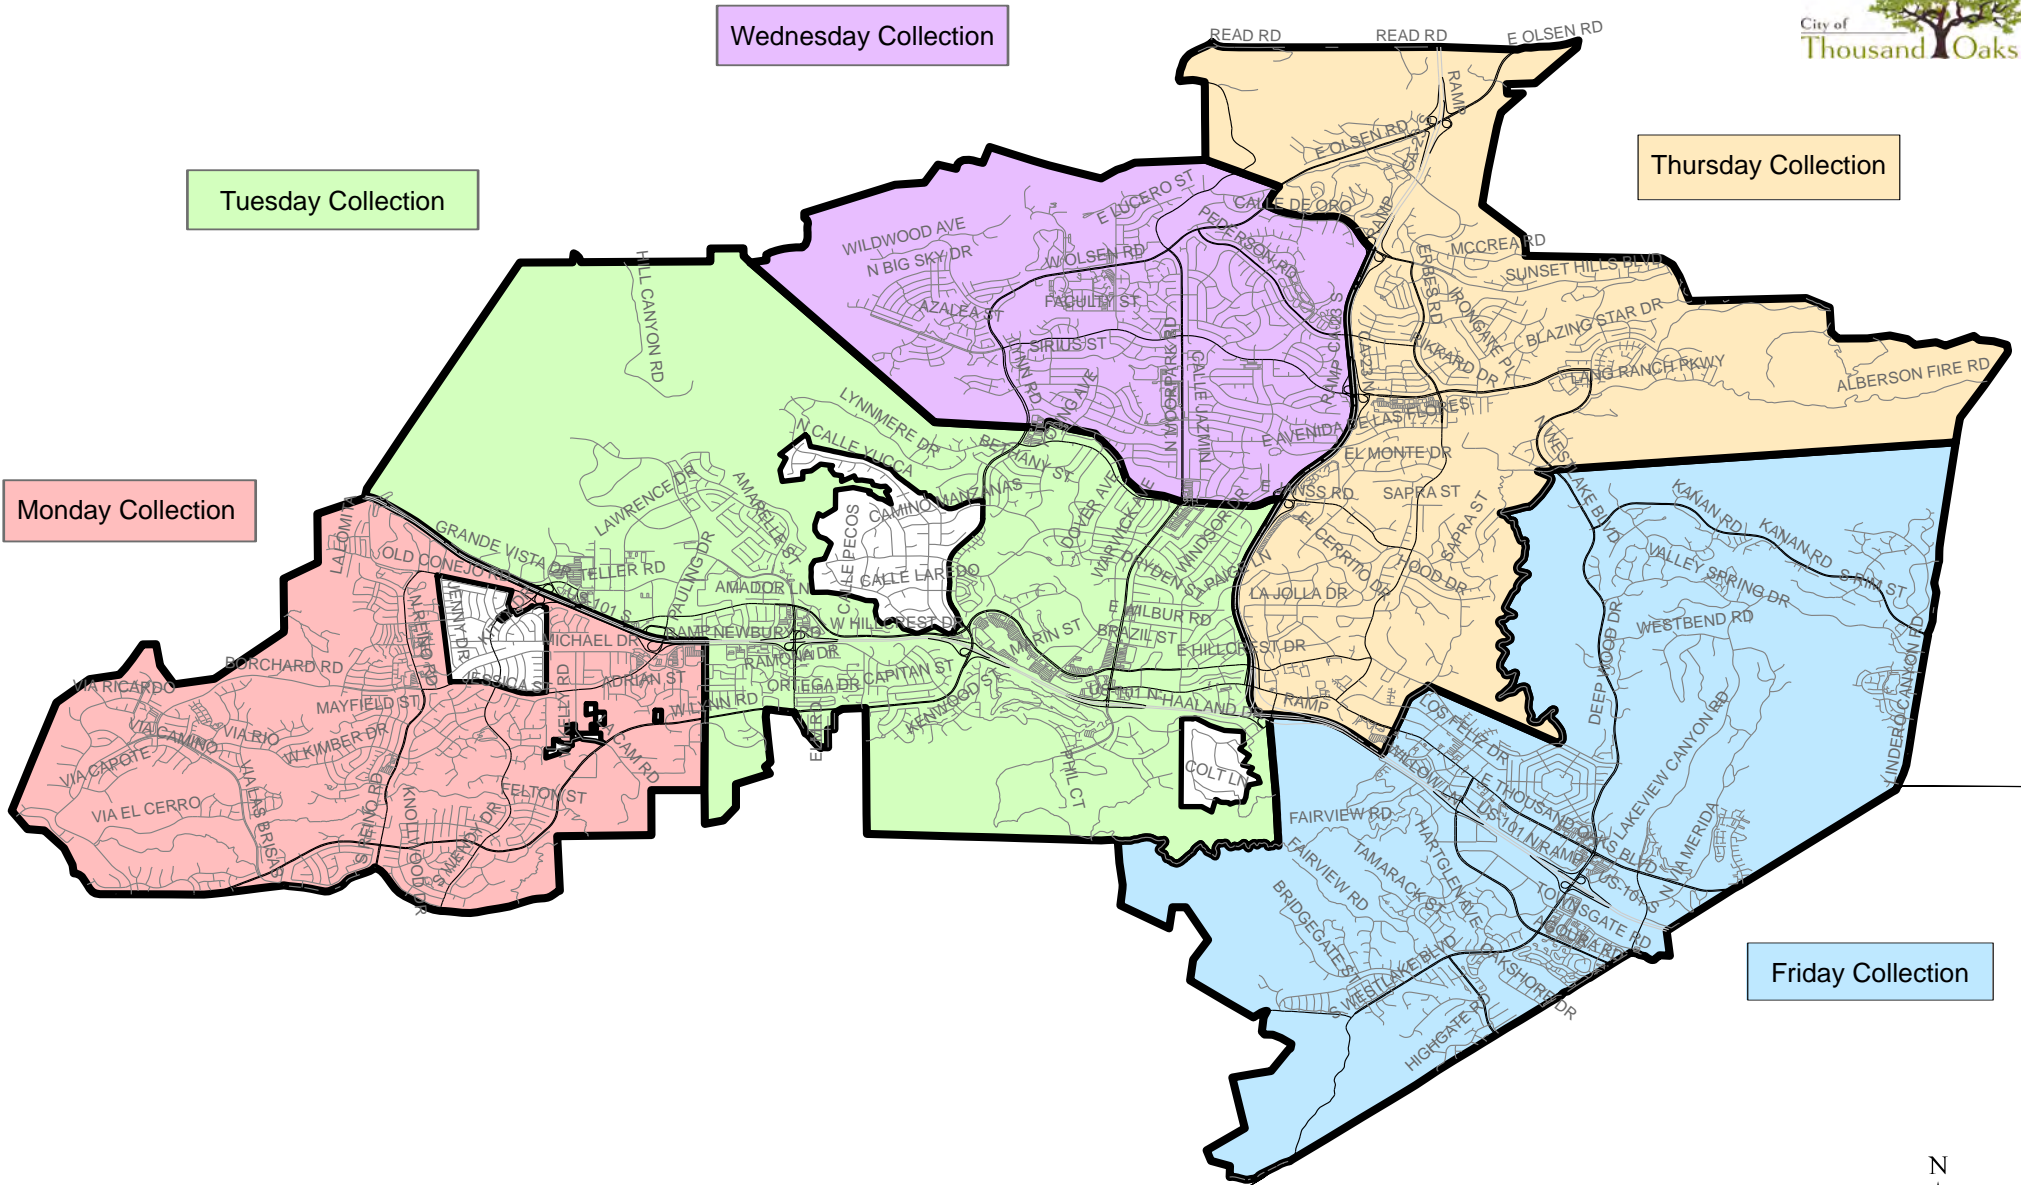

Trash Collection Schedule

Monday Trash Collection Map

Tuesday Trash Collection Map

Wednesday Trash Collection Map

Friday Trash Collection Map